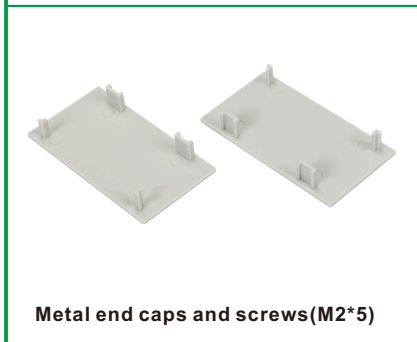

# LED Aluminum Profile-W006

Weight: 1588g/m

Customized Color can be ordered

LED Aluminum profile 1~2meter

Frosted PC Cover

Metal end caps and screws (M2\*5)

Metal mounting clip (standard)

## Service Environment and Installation:

With clip

Light up and down