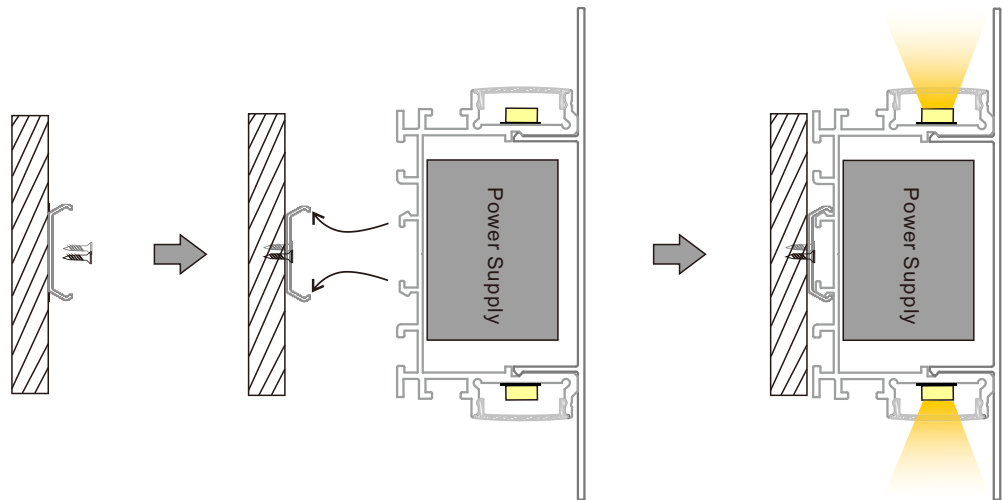

# LED Aluminum Profile-W006

Weight: 1588g/m

Customized Color can be ordered

LED Aluminum profile 1~2meter

Frosted PC Cover

Metal end caps and screws (M2\*5)

Metal mounting clip (standard)

## Service Environment and Installation:

With clip

Light up and down