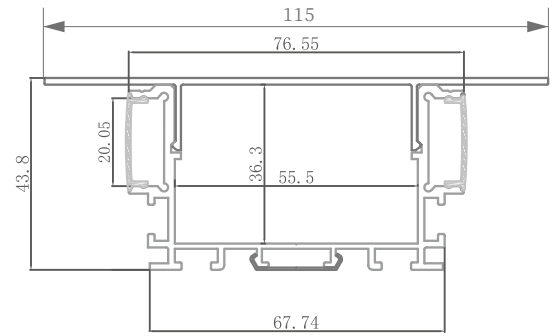

# LED Aluminum Profile-W006

Weight: 1588g/m

Customized Color can be ordered

LED Aluminum profile 1~2meter

Frosted PC Cover

Metal end caps and screws (M2\*5)

Metal mounting clip (standard)