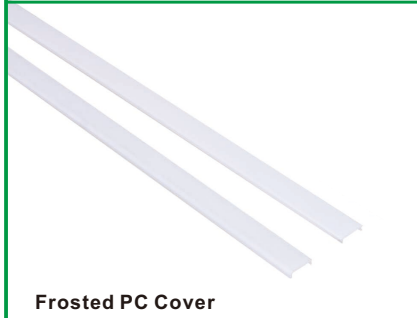

# LED Aluminum Profile-W006

Weight: 1588g/m

Customized Color can be ordered

LED Aluminum profile 1~2meter

Frosted PC Cover

Metal end caps and screws (M2\*5)

Metal mounting clip (standard)