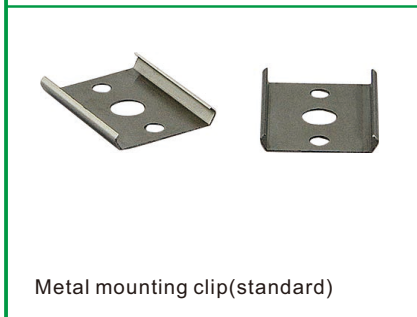

# LED Aluminum Profile-W006

Weight: 1588g/m

Customized Color can be ordered

LED Aluminum profile 1~2meter

Frosted PC Cover

Metal end caps and screws (M2\*5)

Metal mounting clip (standard)

## Service Environment and Installation:

With clip

Light up and down