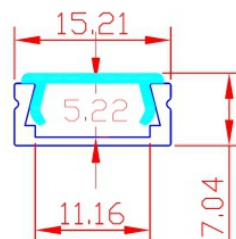

Surface Mounting LED Aluminum Profile-A1506

Black

White

Aluminum

Customized Color can be ordered

PC Cover

Endcaps *2
1 with hole; 1 without hole.

Service Environment and Installation:

1, With clip

2, With double-sided tap