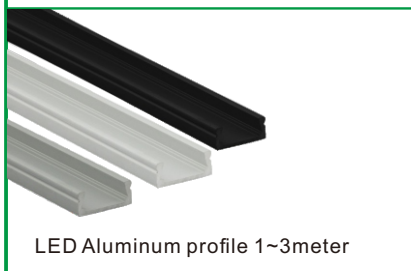

Surface Mounting LED Aluminum Profile-A1506

Black

White

Aluminum

Customized Color can be ordered

PC Cover

Endcaps *2
1 with hole; 1 without hole.

Service Environment and Installation:

1, With clip

2, With double-sided tap