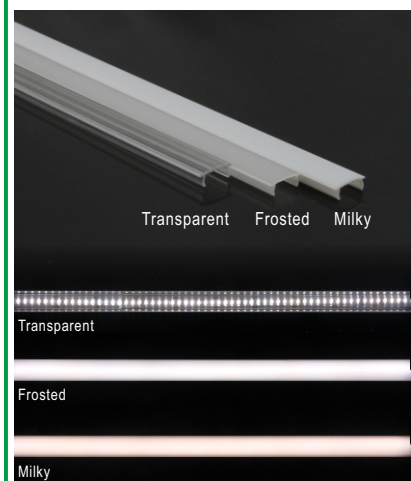

Surface Mounting LED Aluminum Profile-A1506

Black

White

Aluminum

Customized Color can be ordered

PC Cover

Endcaps *2
1 with hole; 1 without hole.

Service Environment and Installation:

1, With clip

2, With double-sided tap