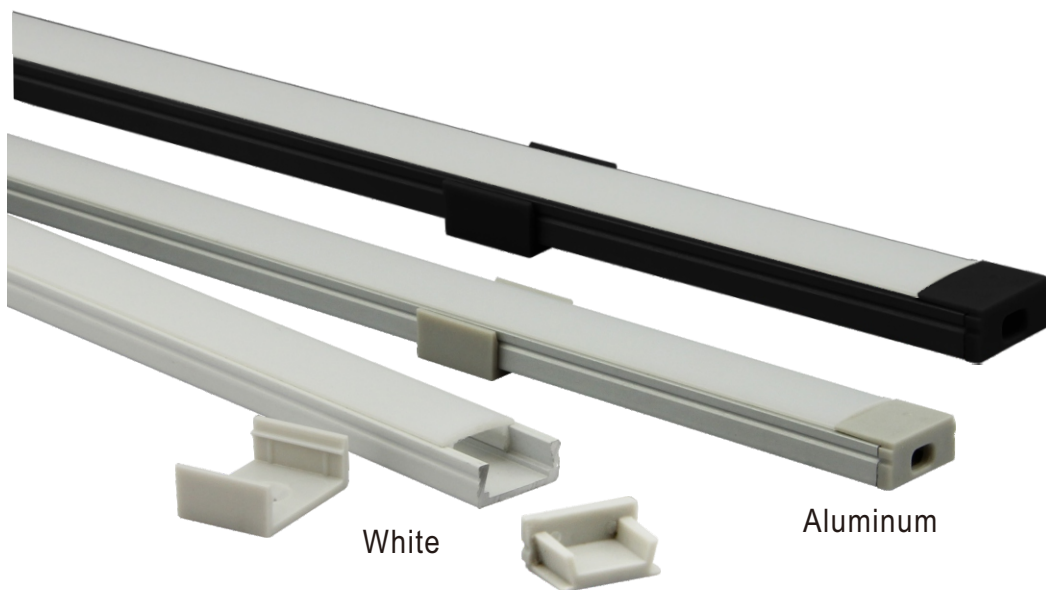

Surface Mounting LED Aluminum Profile-A1506

Black

White

Aluminum

Customized Color can be ordered

PC Cover

Endcaps *2
1 with hole; 1 without hole.

Service Environment and Installation:

1, With clip

2, With double-sided tap