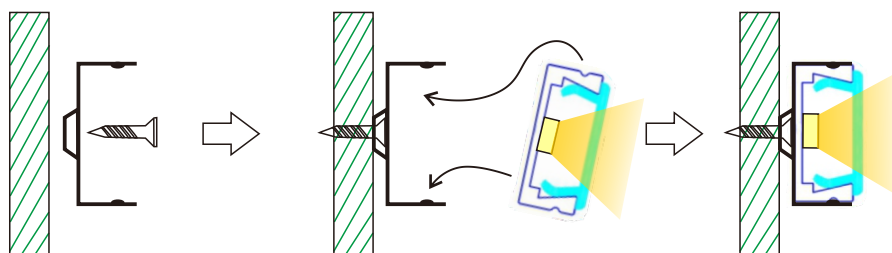

Surface Mounting LED Aluminum Profile-A1506

Black

White

Aluminum

Customized Color can be ordered

PC Cover

Endcaps *2
1 with hole; 1 without hole.

Service Environment and Installation:

1, With clip

2, With double-sided tap