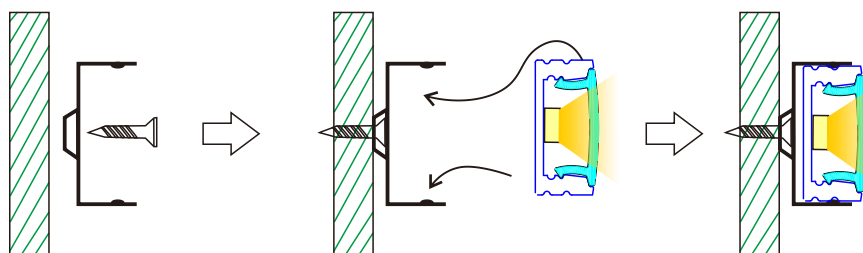

Surface Mounting LED Aluminum Profile-A1707

Customized Color can be ordered

Service Environment and Installation:

1, With clip

2, With double-sided tap