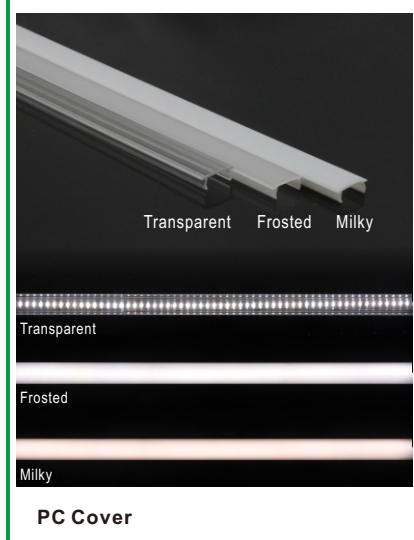

Surface Mounting LED Aluminum Profile-A1707

Customized Color can be ordered

Service Environment and Installation:

1, With clip

2, With double-sided tap