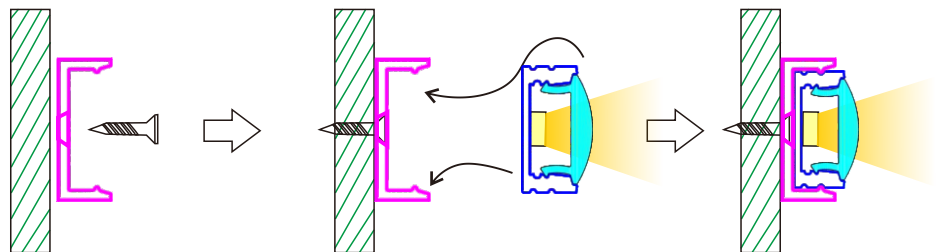

Surface Mounting LED Aluminum Profile-B1707

Customized Color can be ordered

Service Environment and Installation:

1, With clip

2, With double-sided tap

Note: Beam angle 60 degree.