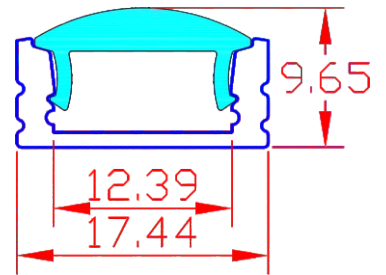

Surface Mounting LED Aluminum Profile-B1707

Customized Color can be ordered

Service Environment and Installation:

1, With clip

2, With double-sided tap

Note: Beam angle 60 degree.