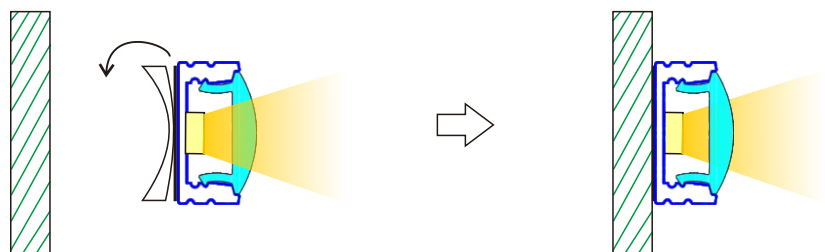

Surface Mounting LED Aluminum Profile-B1707

Customized Color can be ordered

Service Environment and Installation:

1, With clip

2, With double-sided tap

Note: Beam angle 60 degree.