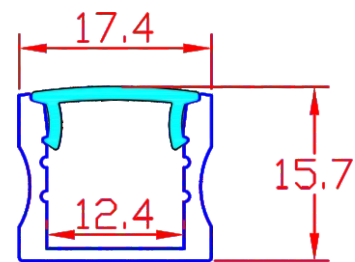

Surface Mounting LED Aluminum Profile-A1715

Customized Color can be ordered

PC Cover

Service Environment and Installation:

1, With clip

2, With double-sided tap