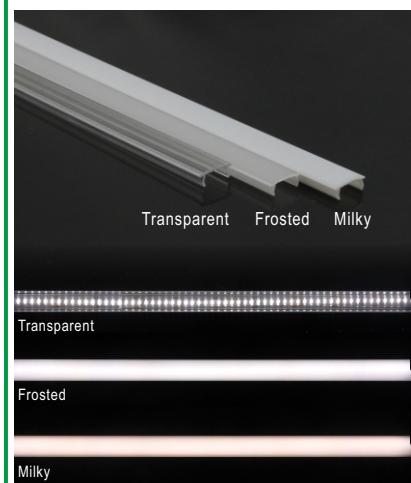

Surface Mounting LED Aluminum Profile-A1715

Customized Color can be ordered

PC Cover

Service Environment and Installation:

1, With clip

2, With double-sided tap