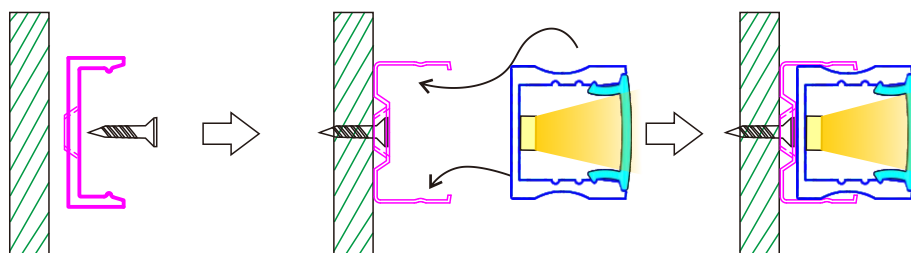

Surface Mounting LED Aluminum Profile-A1715

Customized Color can be ordered

PC Cover

Service Environment and Installation:

1, With clip

2, With double-sided tap