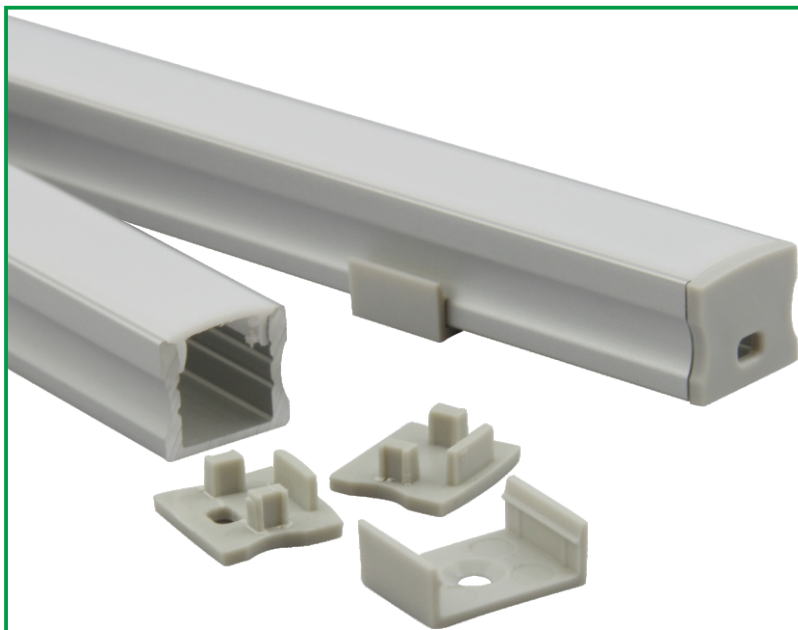

Surface Mounting LED Aluminum Profile-A1715

Customized Color can be ordered

PC Cover

Service Environment and Installation:

1, With clip

2, With double-sided tap