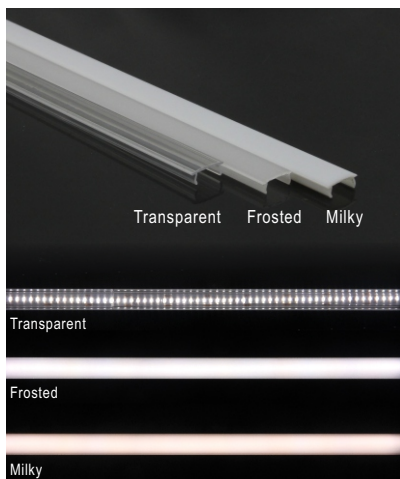

Surface Mounting LED Aluminum Profile-W001

LED Aluminum profile 1~3meter

PC Cover

Endcaps *2PCS
Left+Right, both without hole

Plastic Mounting clip *2

Service Environment and Installation:

1, With clip