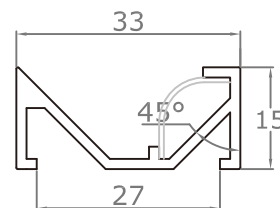

Surface Mounting LED Aluminum Profile-C3315

Customized Color can be ordered

Service Environment and Installation:

1, With clip