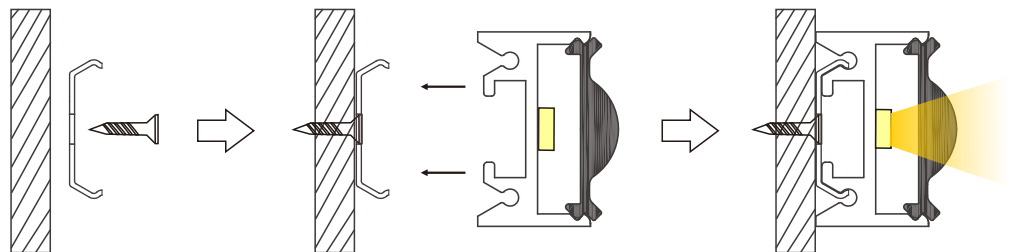

# Surface Mounting LED Aluminum Profile-D003A

Customized Color can be ordered

## Service Environment and Installation:

1, With clip

2, for steel ropes