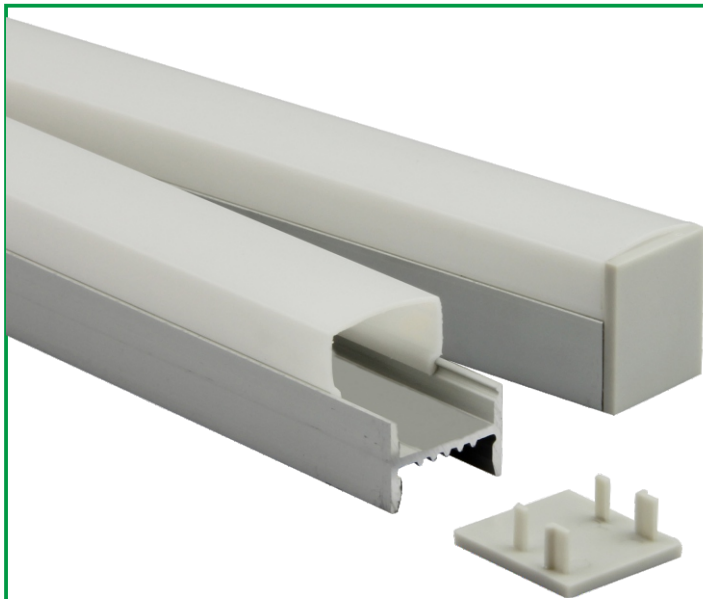

Surface Mounting LED Aluminum Profile-D002

Customized Color can be ordered

Service Environment and Installation:

1, With clip

2, for steel ropes