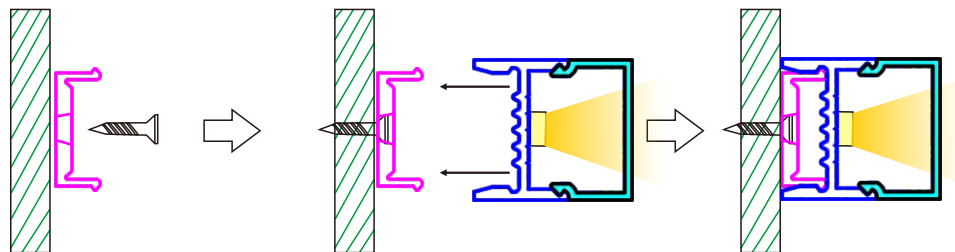

Surface Mounting LED Aluminum Profile-D002

Customized Color can be ordered

Service Environment and Installation:

1, With clip

2, for steel ropes