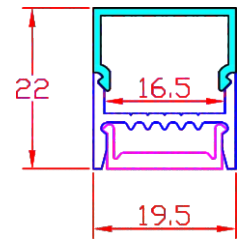

Surface Mounting LED Aluminum Profile-D002

Customized Color can be ordered

Service Environment and Installation:

1, With clip

2, for steel ropes