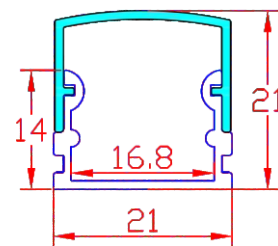

Surface Mounting LED Aluminum Profile-A2114

Customized Color can be ordered

Service Environment and Installation:

1, With clip

2, With double-sided tap