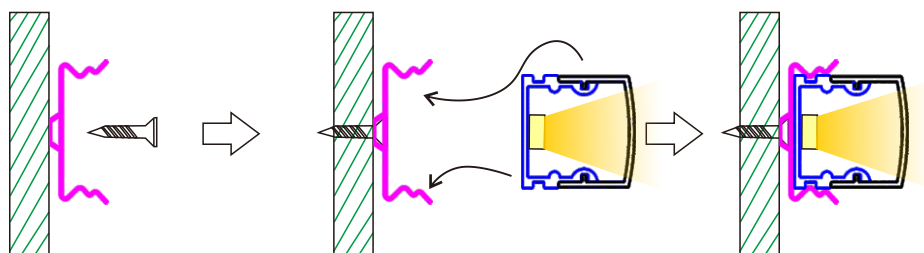

Surface Mounting LED Aluminum Profile-A2114

Customized Color can be ordered

Service Environment and Installation:

1, With clip

2, With double-sided tap