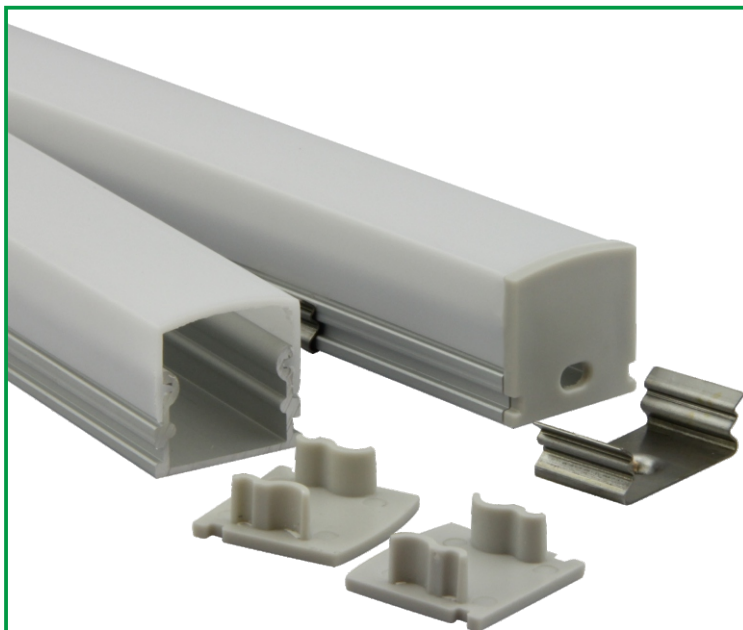

Surface Mounting LED Aluminum Profile-A2114

Customized Color can be ordered

Service Environment and Installation:

1, With clip

2, With double-sided tap