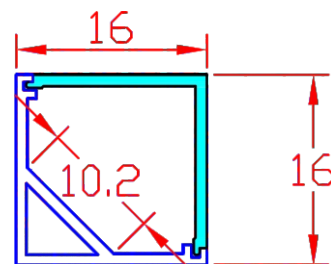

Corner LED Aluminum Profile-B1616

Customized Color can be ordered

LED Aluminum profile 1~3meter

Transparent Frosted Milky

Transparent

Frosted

Milky

PC Cover

Service Environment and Installation:

1, With clip

2, With double-sided tap

Endcaps *2
1 with hole; 1 without hole.

Mounting clip *2
Plastic