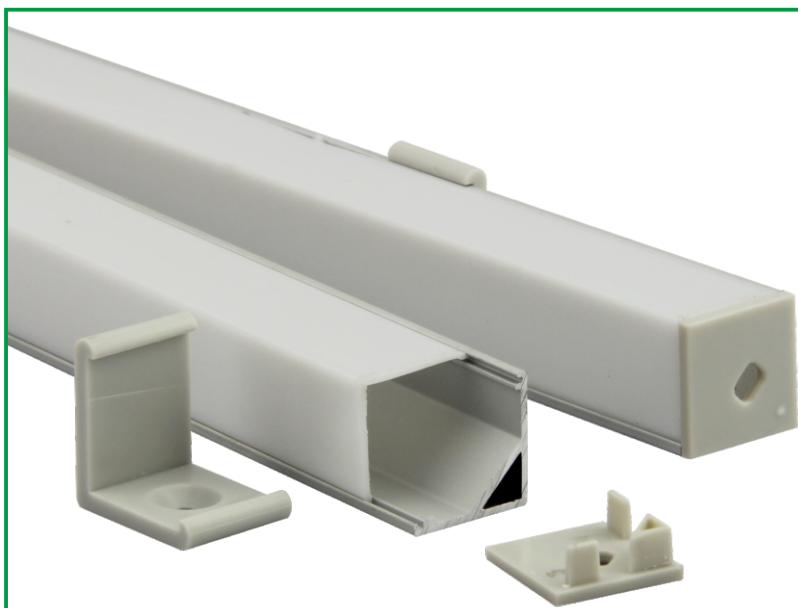

Corner LED Aluminum Profile-B1616

Customized Color can be ordered

LED Aluminum profile 1~3meter

Transparent Frosted Milky

Transparent

Frosted

Milky

PC Cover

Service Environment and Installation:

1, With clip

2, With double-sided tap

Endcaps *2
1 with hole; 1 without hole.

Mounting clip *2
Plastic