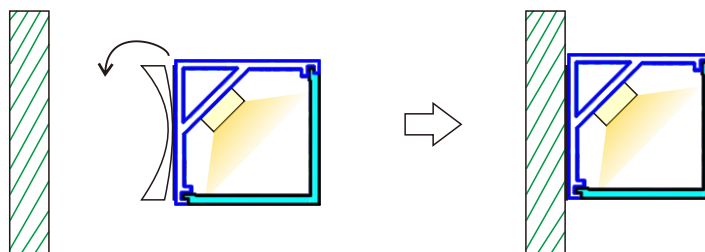

Corner LED Aluminum Profile-B1616

Customized Color can be ordered

LED Aluminum profile 1~3meter

Transparent Frosted Milky

Transparent

Frosted

Milky

PC Cover

Service Environment and Installation:

1, With clip

2, With double-sided tap

Endcaps *2
1 with hole; 1 without hole.

Mounting clip *2
Plastic