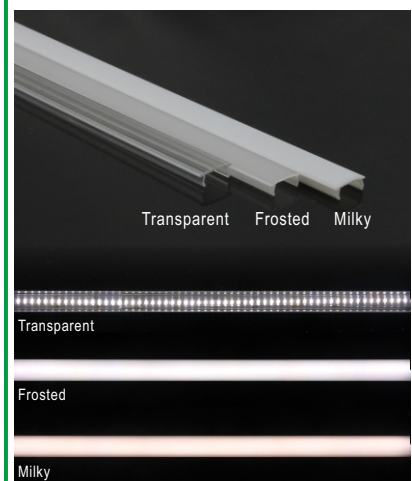

Corner LED Aluminum Profile-B1616

Customized Color can be ordered

LED Aluminum profile 1~3meter

Transparent Frosted Milky

Transparent

Frosted

Milky

PC Cover

Service Environment and Installation:

1, With clip

2, With double-sided tap

Endcaps *2
1 with hole; 1 without hole.

Mounting clip *2
Plastic