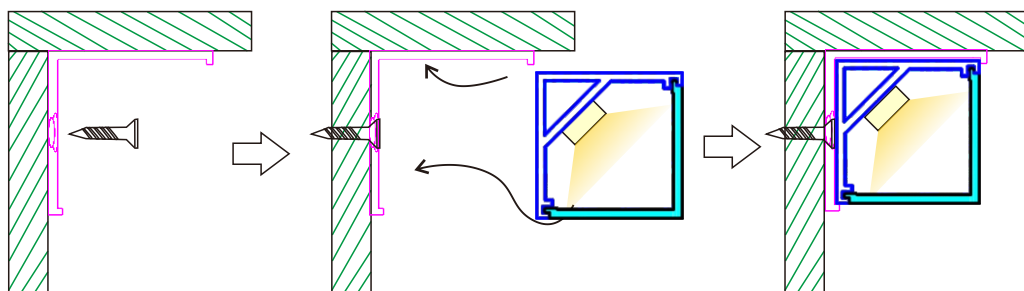

Corner LED Aluminum Profile-B1616

Customized Color can be ordered

LED Aluminum profile 1~3meter

Transparent Frosted Milky

Transparent

Frosted

Milky

PC Cover

Service Environment and Installation:

1, With clip

2, With double-sided tap

Endcaps *2
1 with hole; 1 without hole.

Mounting clip *2
Plastic