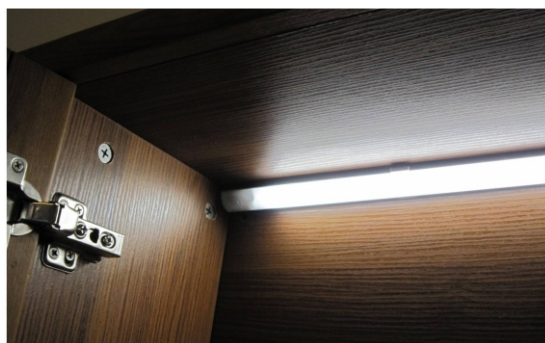

Corner LED Aluminum Profile-B1616

Customized Color can be ordered

LED Aluminum profile 1~3meter

Transparent Frosted Milky

Transparent

Frosted

Milky

PC Cover

Service Environment and Installation:

1, With clip

2, With double-sided tap

Endcaps *2
1 with hole; 1 without hole.

Mounting clip *2
Plastic