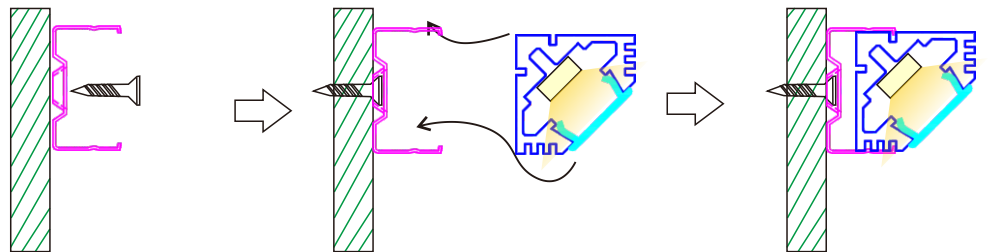

Corner LED Aluminum Profile-A1919

Customized Color can be ordered

PC Cover

Service Environment and Installation:

1, With clip

2, With double-sided tap