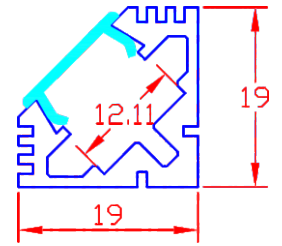

Corner LED Aluminum Profile-A1919

Customized Color can be ordered

PC Cover

Service Environment and Installation:

1, With clip

2, With double-sided tap