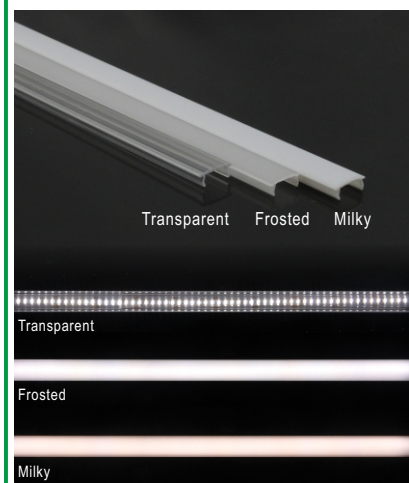

Corner LED Aluminum Profile-A1919

Customized Color can be ordered

PC Cover

Service Environment and Installation:

1, With clip

2, With double-sided tap