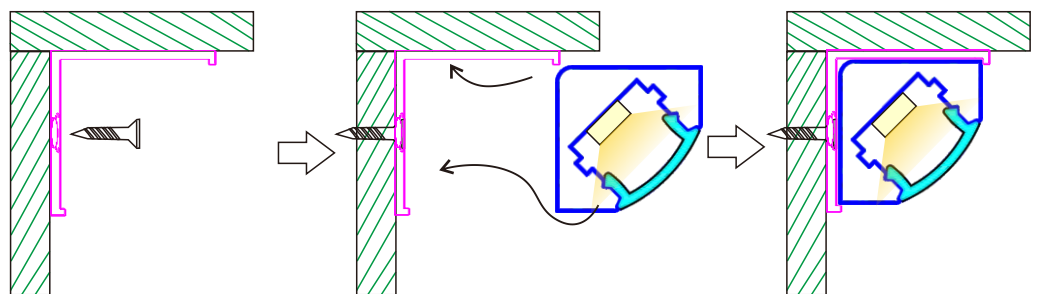

Corner LED Aluminum Profile-B1919

Customized Color can be ordered

LED Aluminum profile 1~3meter

Transparent Frosted Milky

Transparent

Frosted

Milky

PC Cover

Endcaps *2
1 with hole; 1 without hole.

Mounting clip *2
Plastic

Service Environment and Installation:

1, With clip

2, With double-sided tap