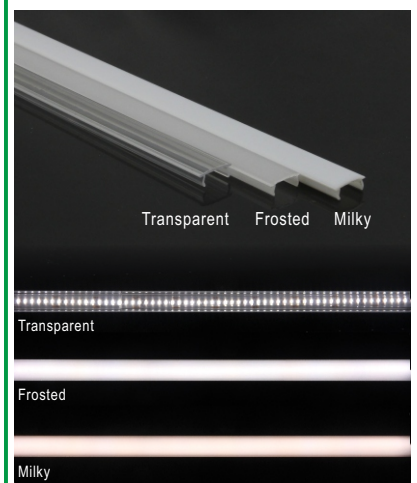

Corner LED Aluminum Profile-B1919

Customized Color can be ordered

LED Aluminum profile 1~3meter

Transparent Frosted Milky

Transparent

Frosted

Milky

PC Cover

Endcaps *2
1 with hole; 1 without hole.

Mounting clip *2
Plastic

Service Environment and Installation:

1, With clip

2, With double-sided tap