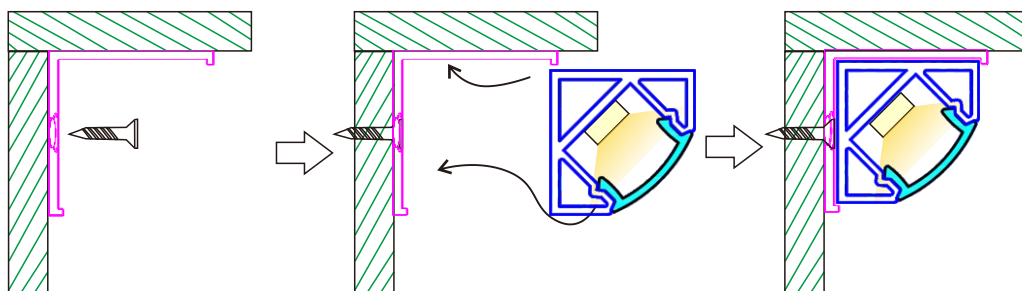

Corner LED Aluminum Profile- C1919

Service Environment and Installation:

1, With clip

2, With double-sided tap