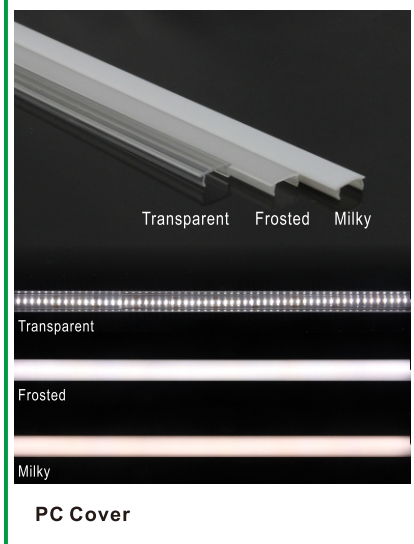

Corner LED Aluminum Profile- C1919

Service Environment and Installation:

1, With clip

2, With double-sided tap