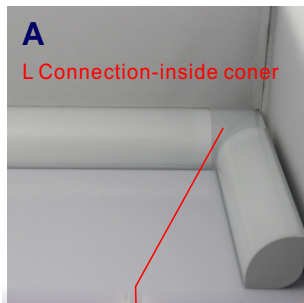

Corner LED Aluminum Profile-A3030

Customized Color can be ordered

LED Aluminum profile 1~3meter

Milky

PC Cover

Endcaps *2

1 with hole; 1 without hole.

Mounting clip *2
Plastic

A Inside coner
B Straight
C Outside coner

Service Environment and Installation:

1, With clip

2, "Walk" along the wall in various directions. Support Straight Connection, L Connection.

A
L Connection-inside coner

B Straight

C
L Connection-outside coner