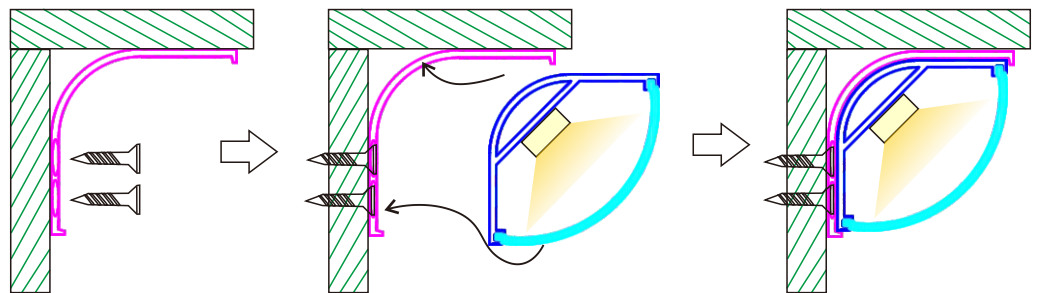

Corner LED Aluminum Profile-A3030

Customized Color can be ordered

LED Aluminum profile 1~3meter

Milky

PC Cover

Endcaps *2

1 with hole; 1 without hole.

Mounting clip *2
Plastic

A Inside coner
B Straight
C Outside coner

Service Environment and Installation:

1, With clip

2, "Walk" along the wall in various directions. Support Straight Connection, L Connection.

A
L Connection-inside coner

B Straight

C
L Connection-outside coner