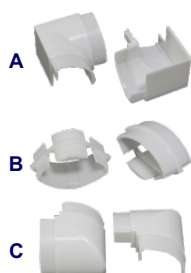

Corner LED Aluminum Profile-A3030

Customized Color can be ordered

LED Aluminum profile 1~3meter

Milky

PC Cover

Endcaps *2

1 with hole; 1 without hole.

Mounting clip *2
Plastic

A Inside coner
B Straight
C Outside coner

Service Environment and Installation:

1, With clip

2, "Walk" along the wall in various directions. Support Straight Connection, L Connection.

A
L Connection-inside coner

B Straight

C
L Connection-outside coner