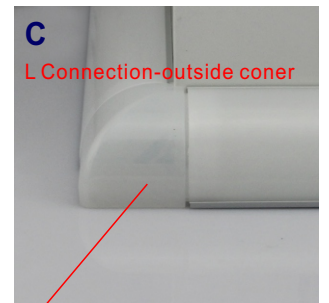

Corner LED Aluminum Profile-A3030

Customized Color can be ordered

LED Aluminum profile 1~3meter

Milky

PC Cover

Endcaps *2

1 with hole; 1 without hole.

Mounting clip *2
Plastic

A Inside coner
B Straight
C Outside coner

Service Environment and Installation:

1, With clip

2, "Walk" along the wall in various directions. Support Straight Connection, L Connection.

A
L Connection-inside coner

B Straight

C
L Connection-outside coner