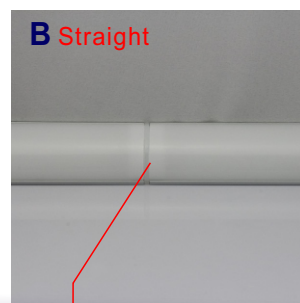

A Inside coner
B Straight
C Outside coner

Service Environment and Installation:

1, With clip

2, "Walk" along the wall in various directions. Support Straight Connection, L Connection.

A
L Connection-inside coner

B Straight

C
L Connection-outside coner