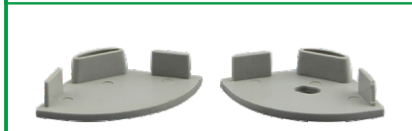

Corner LED Aluminum Profile-A3030

Customized Color can be ordered

LED Aluminum profile 1~3meter

Milky

PC Cover

Endcaps *2

1 with hole; 1 without hole.

Mounting clip *2
Plastic

A Inside coner
B Straight
C Outside coner

Service Environment and Installation:

1, With clip

2, "Walk" along the wall in various directions. Support Straight Connection, L Connection.

A
L Connection-inside coner

B Straight

C
L Connection-outside coner