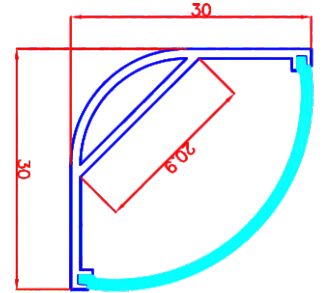

Corner LED Aluminum Profile-A3030

Customized Color can be ordered

LED Aluminum profile 1~3meter

Milky

PC Cover

Endcaps *2

1 with hole; 1 without hole.

Mounting clip *2
Plastic

A Inside coner
B Straight
C Outside coner

Service Environment and Installation:

1, With clip

2, "Walk" along the wall in various directions. Support Straight Connection, L Connection.

A
L Connection-inside coner

B Straight

C
L Connection-outside coner