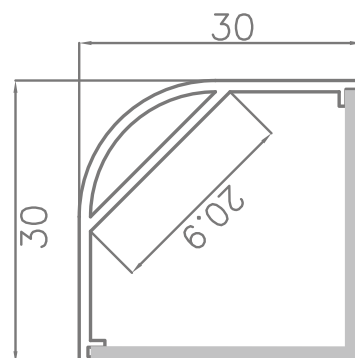

Corner LED Aluminum Profile-B3030

Customized Color can be ordered

LED Aluminum profile 1~3meter

Milky

PC Cover

Endcaps *2

1 with hole; 1 without hole.

Mounting clip *2