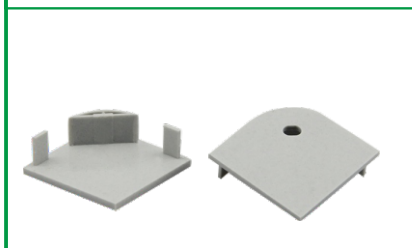

Corner LED Aluminum Profile-B3030

Customized Color can be ordered

LED Aluminum profile 1~3meter

Milky

PC Cover

Endcaps *2

1 with hole; 1 without hole.

Mounting clip *2

Plastic

Service Environment and Installation:

1, With clip