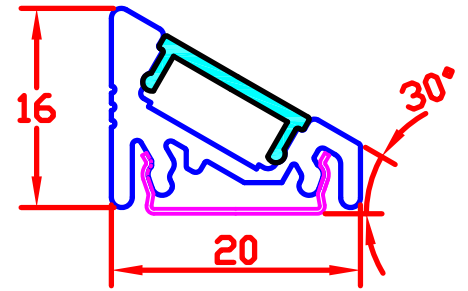

# Corner LED Aluminum Profile-A2016

Customized Color can be ordered

LED Aluminum profile 1~3meter

Transparent Frosted Milky

Transparent

Frosted

Milky

PC Cover

Endcaps \*2  
1 with hole; 1 without hole.

Metal Mounting clip \*2