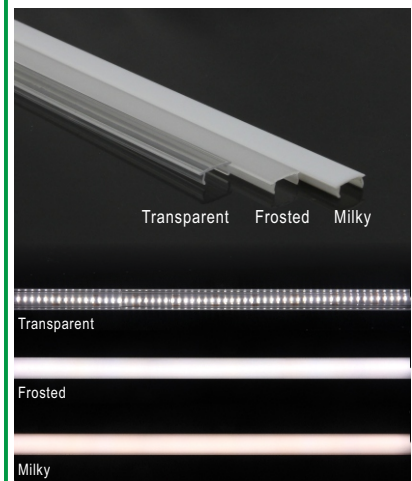

# Corner LED Aluminum Profile-A2016

Customized Color can be ordered

LED Aluminum profile 1~3meter

Transparent Frosted Milky

Transparent

Frosted

Milky

PC Cover

Endcaps \*2  
1 with hole; 1 without hole.

Metal Mounting clip \*2