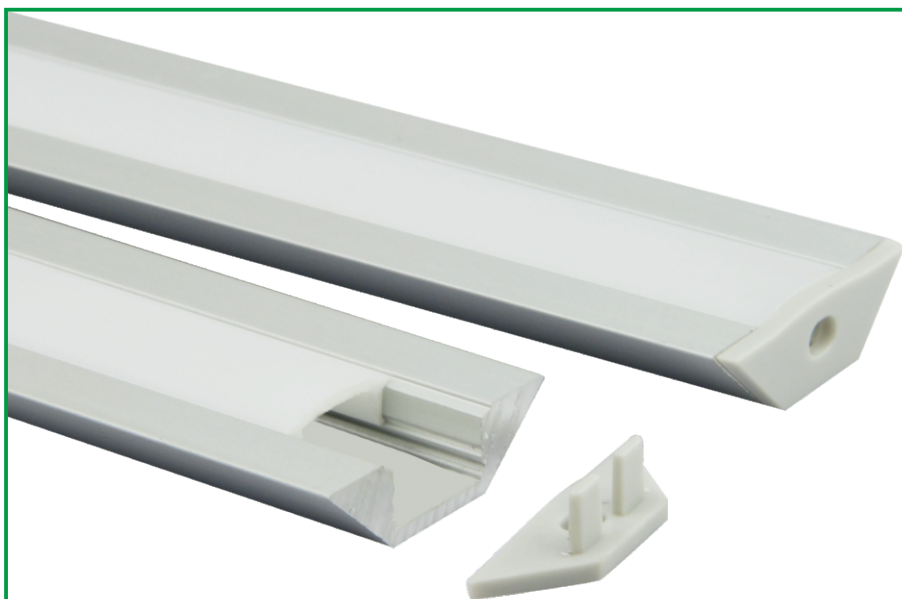

# Corner LED Aluminum Profile-A3109

Customized Color can be ordered

LED Aluminum profile 1~3meter

Transparent Frosted Milky

Transparent

Frosted

Milky

PC Cover

Endcaps \*2

1 with hole; 1 without hole.

Mounting clip \*2

Plastic