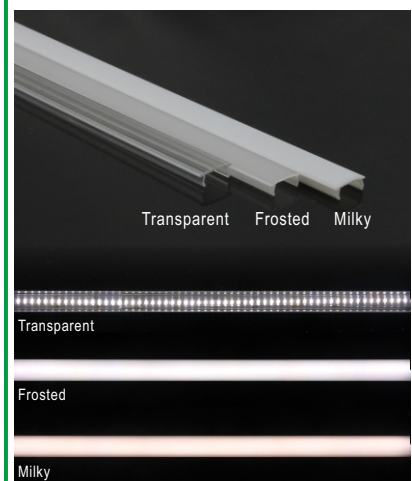

# Corner LED Aluminum Profile-A3109

Customized Color can be ordered

LED Aluminum profile 1~3meter

Transparent Frosted Milky

Transparent

Frosted

Milky

PC Cover

Endcaps \*2

1 with hole; 1 without hole.

Mounting clip \*2

Plastic