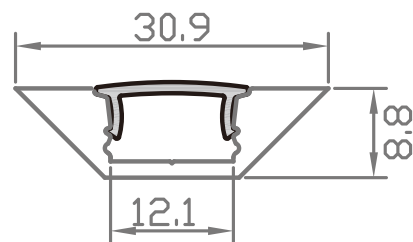

# Corner LED Aluminum Profile-A3109

Customized Color can be ordered

LED Aluminum profile 1~3meter

Transparent Frosted Milky

Transparent

Frosted

Milky

PC Cover

Endcaps \*2

1 with hole; 1 without hole.

Mounting clip \*2

Plastic