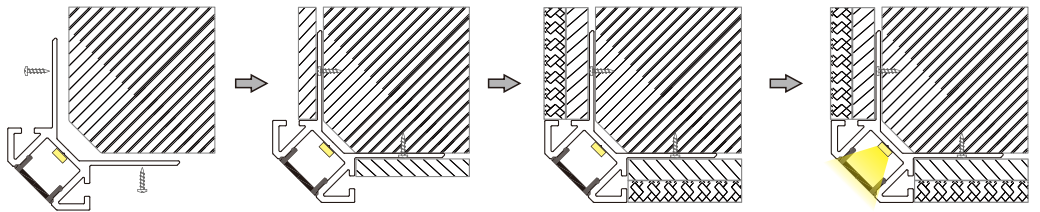

Recessed LED Aluminum Profile-W005(Plaster Construction for outer corner)

Customized Color can be ordered

LED Aluminum profile 1~2meter

Frosted

Frosted PC Cover

Plastic Endcaps *2
1 with hole; 1 without hole.

Service Environment and Installation:

1, Fix W005 led profile on the rough brick with screws.

2, Lay the mud sand on the W005 wings.

3, Apply lime on the mud sand, keeping the same level with LED profile PC cover.