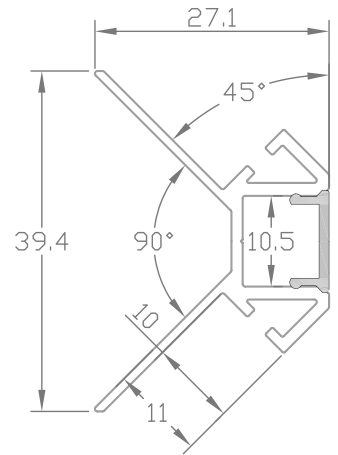

Recessed LED Aluminum Profile-W005(Plaster Construction for outer corner)

Customized Color can be ordered

LED Aluminum profile 1~2meter

Frosted

Frosted PC Cover

Plastic Endcaps *2
1 with hole; 1 without hole.

Service Environment and Installation:

1, Fix W005 led profile on the rough brick with screws.

2, Lay the mud sand on the W005 wings.

3, Apply lime on the mud sand, keeping the same level with LED profile PC cover.