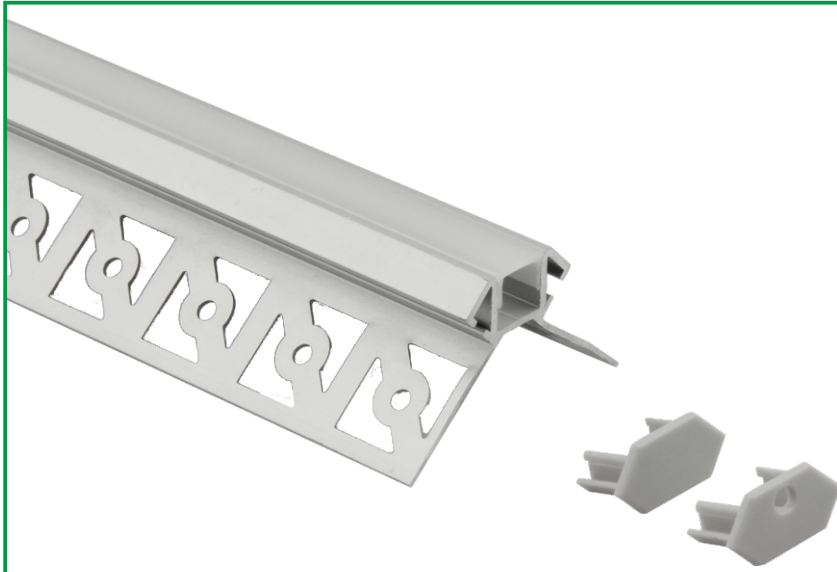

Recessed LED Aluminum Profile-W005(Plaster Construction for outer corner)

Customized Color can be ordered

LED Aluminum profile 1~2meter

Frosted

Frosted PC Cover

Plastic Endcaps *2
1 with hole; 1 without hole.

Service Environment and Installation:

1, Fix W005 led profile on the rough brick with screws.

2, Lay the mud sand on the W005 wings.

3, Apply lime on the mud sand, keeping the same level with LED profile PC cover.