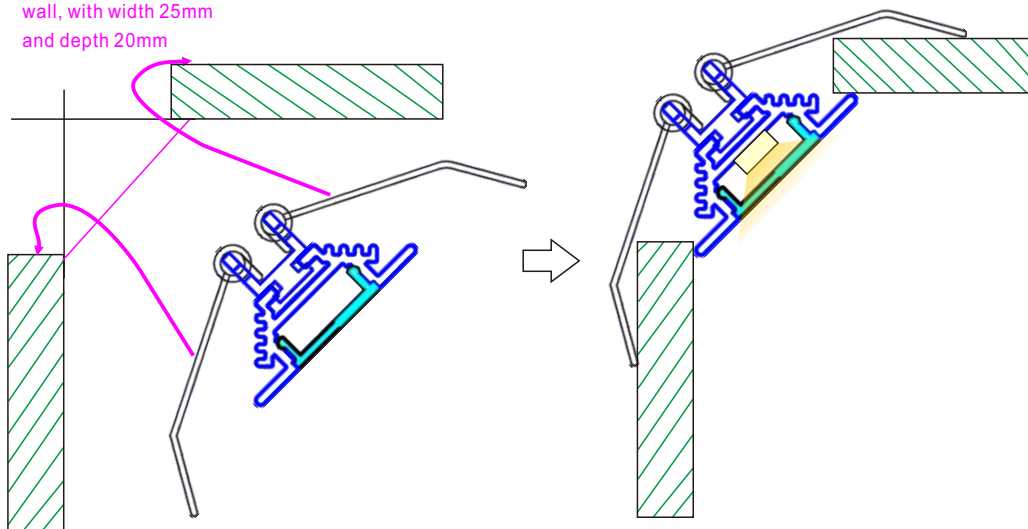

# Corner LED Aluminum Profile-A3010

Customized Color can be ordered

LED Aluminum profile 1~3meter

Transparent Frosted Milky

Transparent

Frosted

Milky

PC Cover

## Service Environment and Installation:

1, With clip

Cut a groove in the wall, with width 25mm and depth 20mm

Endcaps \*2  
1 with hole; 1 without hole.

Spring clip \*2