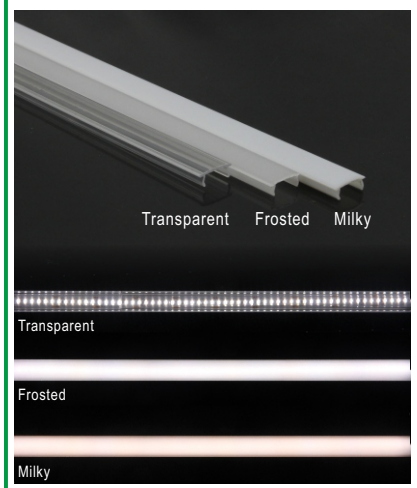

# Corner LED Aluminum Profile-A3010

Customized Color can be ordered

LED Aluminum profile 1~3meter

Transparent Frosted Milky

Transparent

Frosted

Milky

PC Cover

## Service Environment and Installation:

1, With clip

Cut a groove in the wall, with width 25mm and depth 20mm

Endcaps \*2  
1 with hole; 1 without hole.

Spring clip \*2