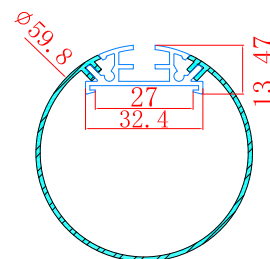

Round LED Aluminum Profile-R60

Beam angle:250°

Customized Color can be ordered

led aluminum profile 1~3meters

Frosted pc cover
clear or milky are available

Endcaps(Left+Right both without hole)

Steel rope *1set (optional)