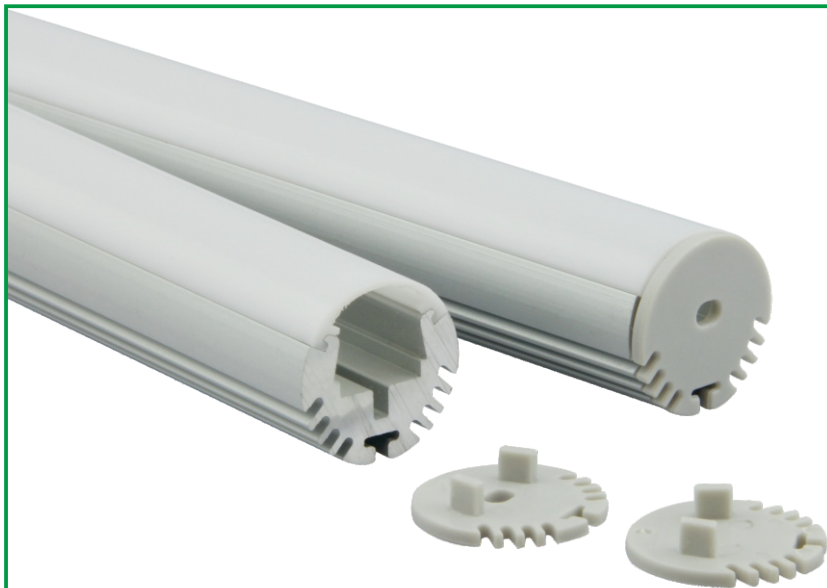

Round LED Aluminum Profile-R001

Customized Color can be ordered

Standard Accessories:

LED Aluminum profile 1~3meter

Frosted PC Cover

Transparent or Milky are available

Plastic Endcaps *2

1 with hole; 1 without hole.

Optional Accessories:

A1 End caps closet

A2 Angle adjustable wall clip

A3 Hanging fixture

A4 Steel rope

A5 Wall mounting fixtures

Service Environment and Installation:

1, A1+A3 for Closet

2, A2 Angle adjustable Wall clip

3, A4 Steel Rope

4, A5 Wall mounting fixtures