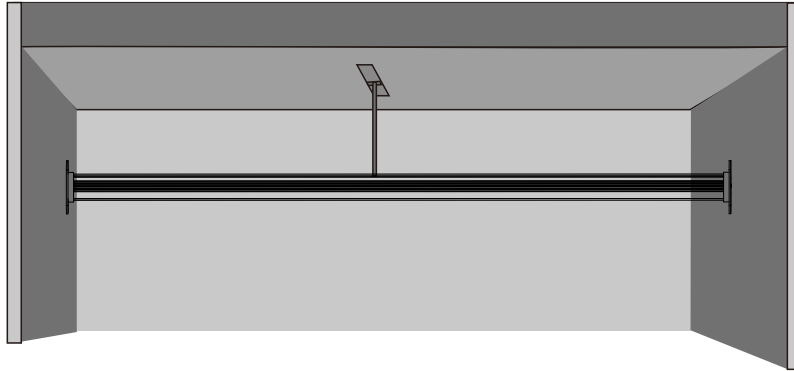

Round LED Aluminum Profile-R001

Customized Color can be ordered

Standard Accessories:

LED Aluminum profile 1~3meter

Frosted PC Cover

Transparent or Milky are available

Plastic Endcaps *2

1 with hole; 1 without hole.

Optional Accessories:

A1 End caps closet

A2 Angle adjustable wall clip

A3 Hanging fixture

A4 Steel rope

A5 Wall mounting fixtures

Service Environment and Installation:

1, A1+A3 for Closet

2, A2 Angle adjustable Wall clip

3, A4 Steel Rope

4, A5 Wall mounting fixtures