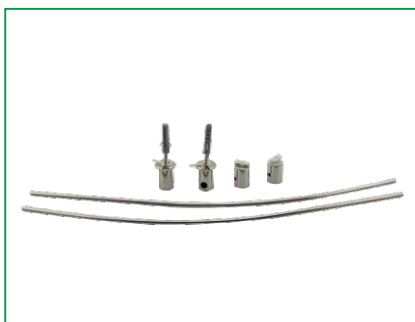

Round LED Aluminum Profile-R001

Customized Color can be ordered

Standard Accessories:

LED Aluminum profile 1~3meter

Frosted PC Cover

Transparent or Milky are available

Plastic Endcaps *2

1 with hole; 1 without hole.

Optional Accessories:

A1 End caps closet

A2 Angle adjustable wall clip

A3 Hanging fixture

A4 Steel rope

A5 Wall mounting fixtures

Service Environment and Installation:

1, A1+A3 for Closet

2, A2 Angle adjustable Wall clip

3, A4 Steel Rope

4, A5 Wall mounting fixtures