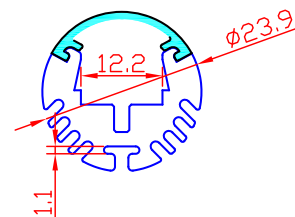

Round LED Aluminum Profile-R001

Customized Color can be ordered

Standard Accessories:

LED Aluminum profile 1~3meter

Frosted PC Cover

Transparent or Milky are available

Plastic Endcaps *2

1 with hole; 1 without hole.