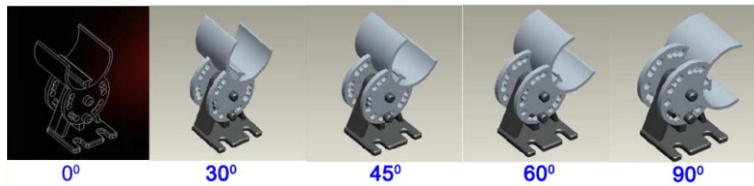

Round LED Aluminum Profile-R001

Customized Color can be ordered

Standard Accessories:

LED Aluminum profile 1~3meter

Frosted PC Cover

Transparent or Milky are available

Plastic Endcaps *2

1 with hole; 1 without hole.

Optional Accessories:

A1 End caps closet

A2 Angle adjustable wall clip

A3 Hanging fixture

A4 Steel rope

A5 Wall mounting fixtures

Service Environment and Installation:

1, A1+A3 for Closet

2, A2 Angle adjustable Wall clip

3, A4 Steel Rope

4, A5 Wall mounting fixtures