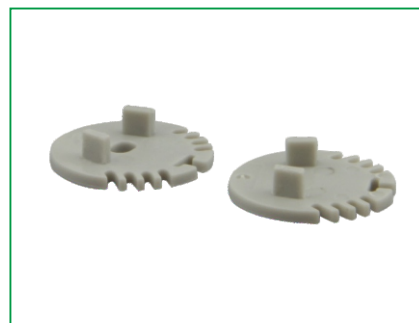

Round LED Aluminum Profile-R001

Customized Color can be ordered

Standard Accessories:

LED Aluminum profile 1~3meter

Frosted PC Cover

Transparent or Milky are available

Plastic Endcaps *2

1 with hole; 1 without hole.

Optional Accessories:

A1 End caps closet

A2 Angle adjustable wall clip

A3 Hanging fixture

A4 Steel rope

A5 Wall mounting fixtures

Service Environment and Installation:

1, A1+A3 for Closet

2, A2 Angle adjustable Wall clip

3, A4 Steel Rope

4, A5 Wall mounting fixtures