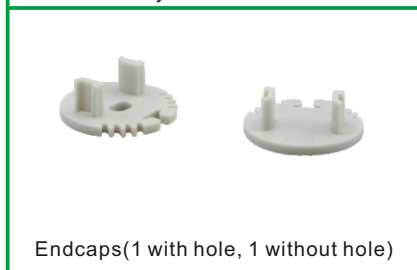

## Round LED Aluminum Profile-R002

Customized Color can be ordered

led aluminum profile 1~3meters

Frosted pc cover  
clear or milky are available

Endcaps(1 with hole, 1 without hole)

Steel rope \*1set (optional)

Hanging fixture+screws(optional)