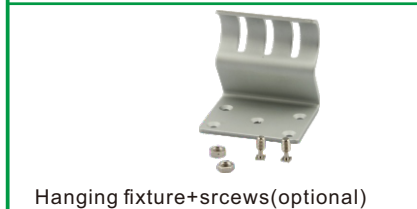

## Round LED Aluminum Profile-R002

Customized Color can be ordered

led aluminum profile 1~3meters

Frosted pc cover  
clear or milky are available

Endcaps(1 with hole, 1 without hole)

Steel rope \*1set (optional)

Hanging fixture+screws(optional)