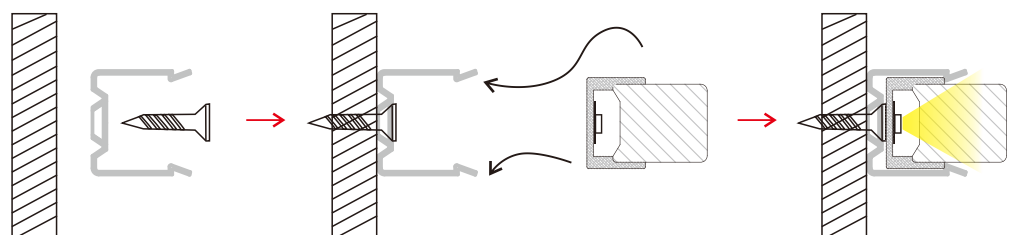

Waterproof LED Aluminum Profile-IP003

Customized Color can be ordered

Waterproof led plastic profile

Service Environment and Installation:

1, put the waterproof led strip directly to led profile

2, with clip