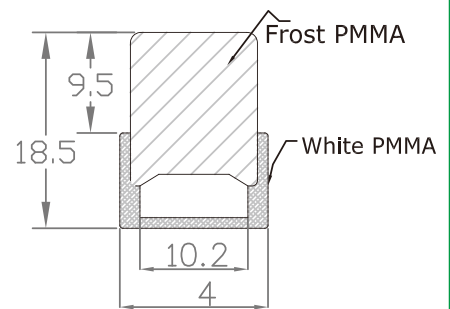

Waterproof LED Aluminum Profile-IP003

Customized Color can be ordered

Waterproof led plastic profile

Service Environment and Installation:

1, put the waterproof led strip directly to led profile

2, with clip