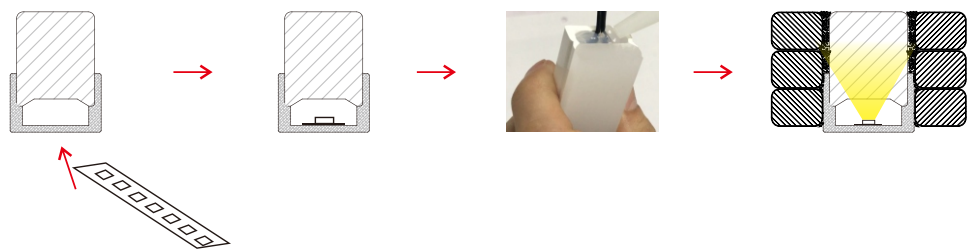

Waterproof LED Aluminum Profile-IP003

Customized Color can be ordered

Waterproof led plastic profile

Service Environment and Installation:

1, put the waterproof led strip directly to led profile

2, with clip