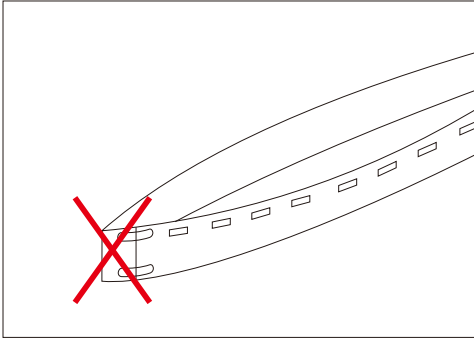

## Package:

1 reel/bag

25 bags/Inner Box

Inner box  
size:25x26x31cm

50 Bags/Outer Box

Outer box  
size:34x52x27cm

Package: 5 meter strip in one reel, one reel in one anti-static bag, 25 bags put into one inner box, 2 inner box put into one carton.

**! Cautions:**

When install the led strip, please note the installation technique. The led strip can be bent, but not distorted, as shown below:

**Distortion(Wrong)**

**Bend (Right)**