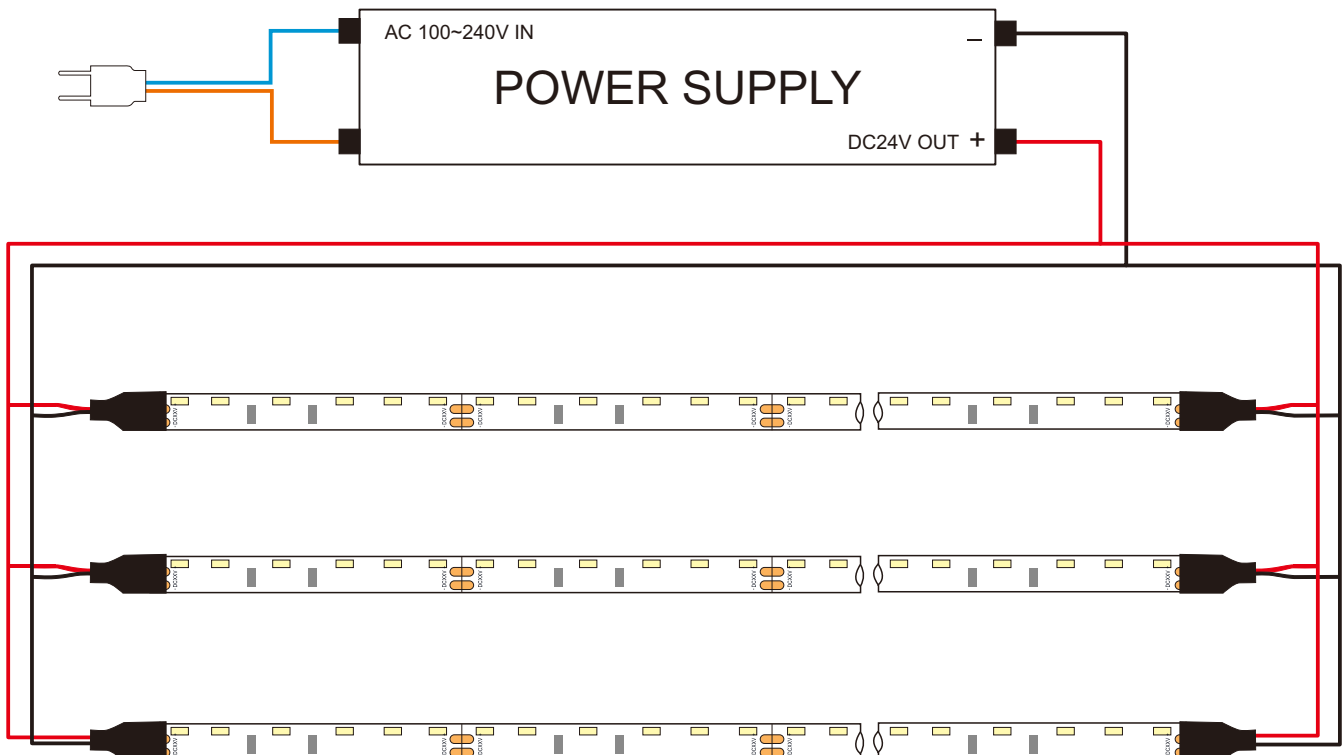

### Section

SMD3014, 120 LED/Meter- Side edge emitting								
Part Number	Size	Color	Cut every (LEDS)	LEDs/M	Lumen/M	Voltage	Power/m	Packing/m
SUR-3014SFWW120-24V	L5000*W8*H3	WW 	6	120	800	24V	9.6W	5 Meters/reel
SUR-3014SFNW120-24V		NW 			900			
SUR-3014SFCW120-24V		CW 			900			

Radiation diagram

Relative luminous intensity Iv %  
**LED Light distribution**

**Color Spectrum (CRI80)**

for: white LED

## How to connect flexible strip

Below shows you how to connect the flexible strip to power supplies.