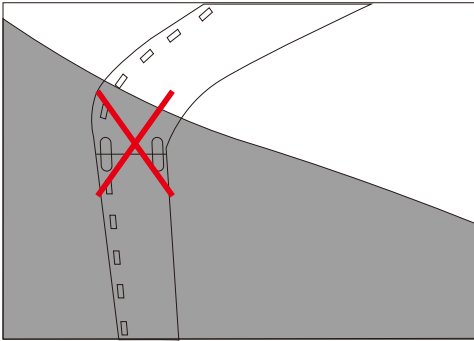

## Package:

1 reel/bag

25 bags/Inner Box

Inner box  
size:25x26x31cm

50 Bags/Outer Box

Outer box  
size:34x52x27cm

Package: 5 meter strip in one reel, one reel in one anti-static bag, 25 bags put into one inner box, 2 inner box put into one carton.

**! Cautions:**

When install the led strip, please note the installation technique. The led strip can be bent, but not distorted, as shown below:

**Distortion(Wrong)**

**Bend (Right)**