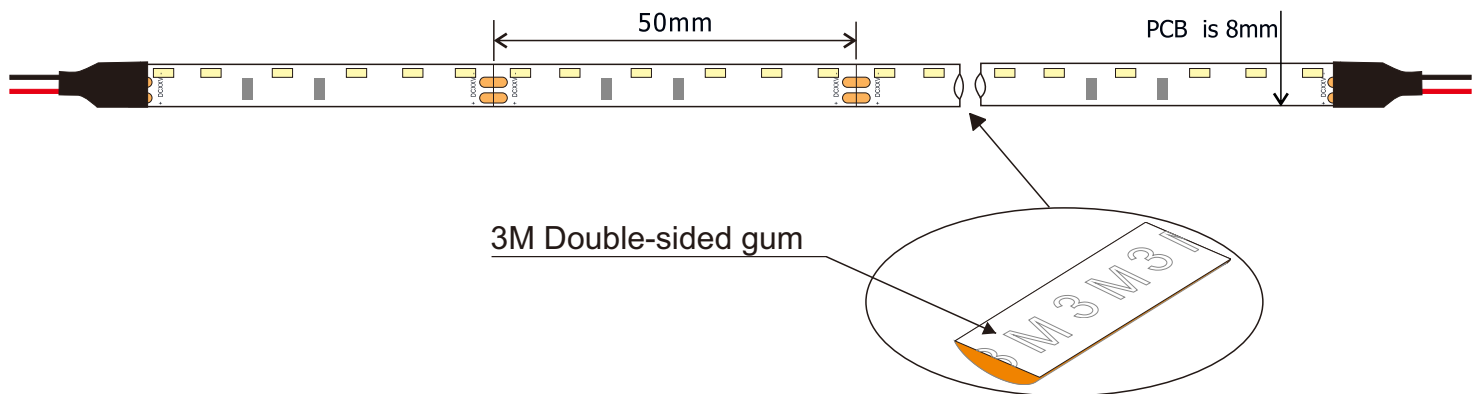

# SurMountor

**SUR-3014SFW120-24V**

Side edge emitting Flexible Strip introduction

Product specification

Lister: Lxlan

Assessor: 

Approver: 

## Features:

- Available in 24V DC maximum.
- Very bright & low power consumption.
- Operating temperature: -20~50°C.
- Long life span LED lights, more than 50,000 hours+.
- Adhesive back, peel & stick!
- Dimmable to by controller or dimmer sensor.
- Non-waterproof .

## Assembly drawing

### Section

SMD3014, 120 LED/Meter- Side edge emitting								
Part Number	Size	Color	Cut every (LEDS)	LEDs/M	Lumen/M	Voltage	Power/m	Packing/m
SUR-3014SFWW120-24V	L5000*W8*H3	WW 	6	120	800	24V	9.6W	5 Meters/reel
SUR-3014SFNW120-24V		NW 			900			
SUR-3014SFCW120-24V		CW 			900			