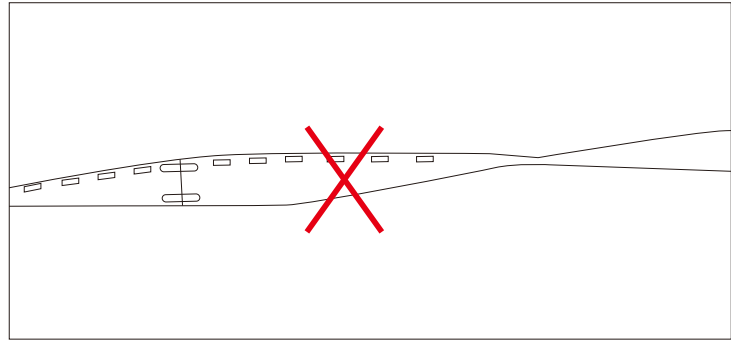

## Package:

1 reel/bag

25 bags/Inner Box

Inner box  
size:25x26x31cm

50 Bags/Outer Box

Outer box  
size:34x52x27cm

Package: 5 meter strip in one reel, one reel in one anti-static bag, 25 bags put into one inner box, 2 inner box put into one carton.

**! Cautions:**

When install the led strip, please note the installation technique. The led strip can be bent, but not distorted, as shown below:

**Distortion(Wrong)**

**Bend (Right)**