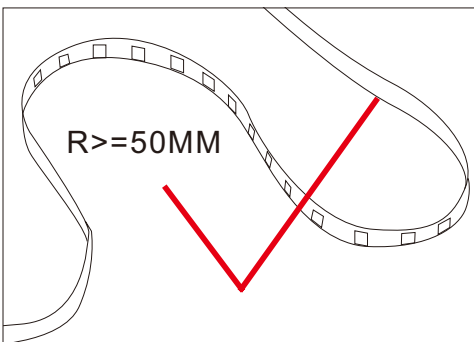

### Section

SMD3014, 120 LED/Meter- Side edge emitting								
Part Number	Size	Color	Cut every (LEDS)	LEDs/M	Lumen/M	Voltage	Power/m	Packing/m
SUR-3014SFWW120-24V	L5000*W8*H3	WW 	6	120	800	24V	9.6W	5 Meters/reel
SUR-3014SFNW120-24V		NW 			900			
SUR-3014SFCW120-24V		CW 			900			

## Package:

1 reel/bag

25 bags/Inner Box

Inner box  
size:25x26x31cm

50 Bags/Outer Box

Outer box  
size:34x52x27cm

Package: 5 meter strip in one reel, one reel in one anti-static bag, 25 bags put into one inner box, 2 inner box put into one carton.

**! Cautions:**

When install the led strip, please note the installation technique. The led strip can be bent, but not distorted, as shown below:

**Distortion(Wrong)**

**Bend (Right)**