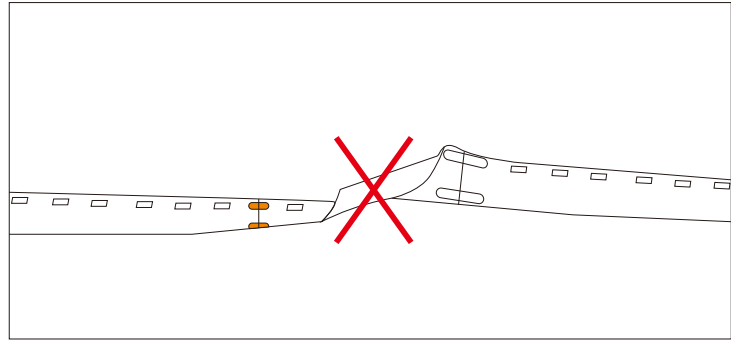

## How to connect flexible strip

Below shows you how to connect the flexible strip to power supplies.

## Package:

1 reel/bag

25 bags/Inner Box

Inner box  
size:25x26x31cm

50 Bags/Outer Box

Outer box  
size:34x52x27cm

Package: 5 meter strip in one reel, one reel in one anti-static bag, 25 bags put into one inner box, 2 inner box put into one carton.

**! Cautions:**

When install the led strip, please note the installation technique. The led strip can be bent, but not distorted, as shown below:

**Distortion(Wrong)**

**Bend (Right)**