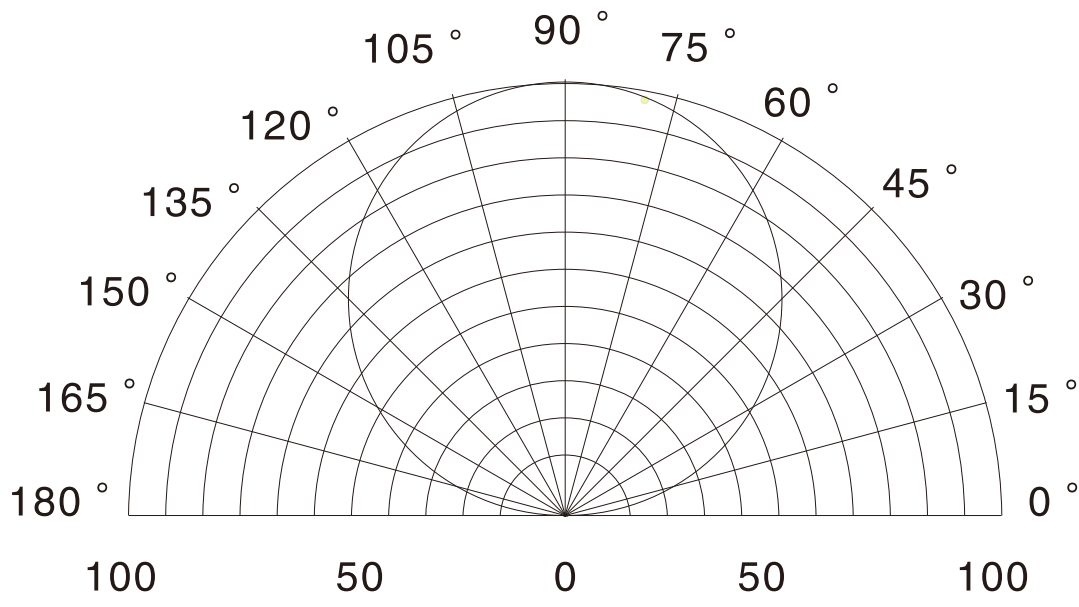

SMD3014, 120 LED/Meter- Side edge emitting								
Part Number	Size	Color	Cut every (LEDS)	LEDs/M	Lumen/M	Voltage	Power/m	Packing/m
SUR-3014SFWW120-24V	L5000*W8*H3	WW	6	120	800	24V	9.6W	5 Meters/reel
SUR-3014SFNW120-24V		NW			900			
SUR-3014SFCW120-24V		CW			900			

Radiation diagram

Relative luminous intensity Iv %
LED Light distribution