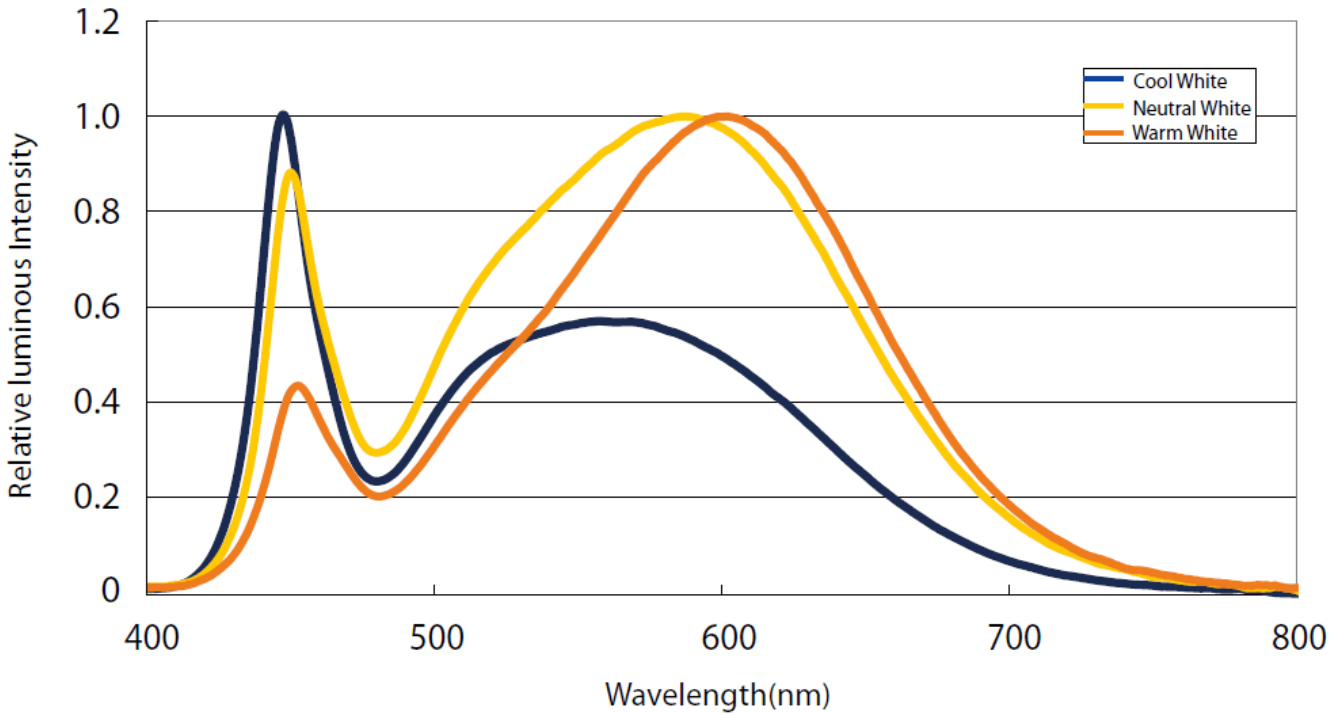

### Top View

### Section

SMD3014, 120 LED/Meter- Side edge emitting								
Part Number	Size	Color	Cut every (LEDS)	LEDs/M	Lumen/M	Voltage	Power/m	Packing/m
SUR-3014SFWW120-24V	L5000*W8*H3	WW 	6	120	800	24V	9.6W	5 Meters/reel
SUR-3014SFNW120-24V		NW 			900			
SUR-3014SFCW120-24V		CW 			900			

Radiation diagram

Relative luminous intensity Iv %  
**LED Light distribution**

**Color Spectrum (CRI80)**

for: white LED