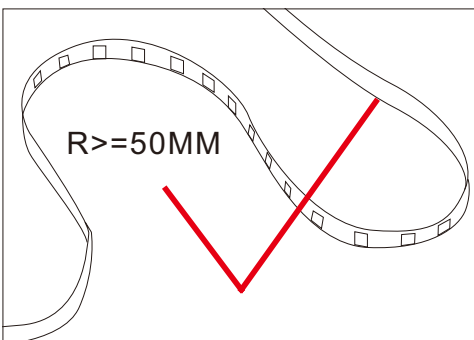

Applications:

Ideal for sign letters and channel letters, concealed lights, room lighting, equipment.

Assembly drawing

Top View

Section

3528 60LED/meter						
Part number	Color	LED QTY/meter	Lumen/meter	Voltage	Power/meter	packing means
SUR-3528FWW60-24V	Warm white 	60	320	DC24V	4,8 watt	5 meter/reel
SUR-3528FNW60-24V	Natural white 	60	375	DC24V	4,8 watt	5 meter/reel
SUR-3528FCW60-24V	Cool white 	60	400	DC24V	4,8 watt	5 meter/reel
SUR-3528FB60-24V	Blue 	60	150	DC24V	4,8 watt	5 meter/reel

Package:

1 reel/bag

25 bags/Inner Box

Inner box
size:25x26x31cm

50 Bags/Outer Box

Outer box
size:34x52x27cm

Package: 5 meter strip in one reel, one reel in one anti-static bag, 25 bags put into one carton, 2 inner box put into 1 carton .

! Cautions:

When install the led strip, please note the installation technique. The led strip can be bent, but not distorted, as shown below:

Distortion(Wrong)

Bend (Right)