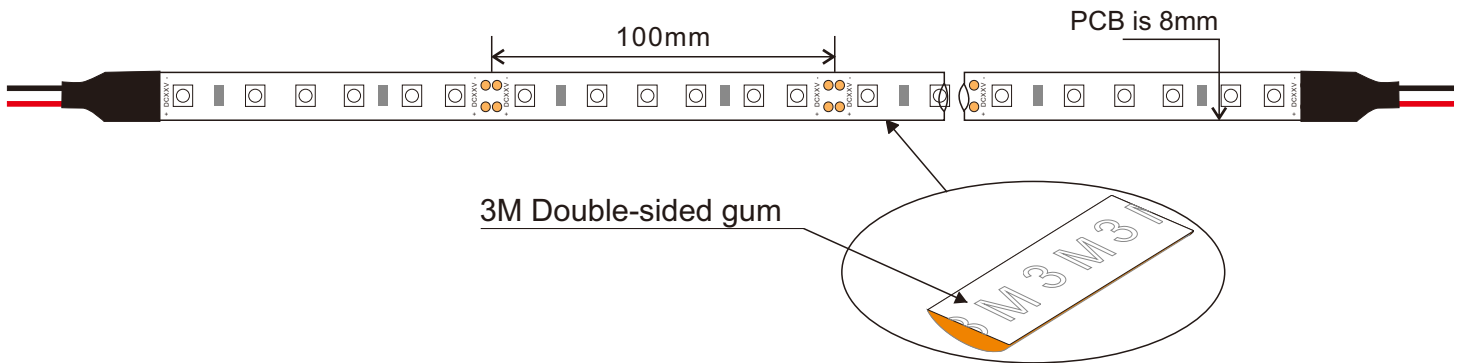

SurMountor

SUR-3528FW60-24V

FLEXIBLE STRIP introduction

Product specification

Lister: Lxlan

Assessor: 

Approver: 

Features:

- Available in 24V DC maximum.
- Very bright & low power consumption.
- Operating temperature: -20~50°C.
- Long life span LED lights, more than 50,000 hours+.
- Adhesive back, peel & stick!
- Non-waterproof, IP20.

Applications:

Ideal for sign letters and channel letters, concealed lights, room lighting, equipment.

Assembly drawing

Top View

Section

3528 60LED/meter						
Part number	Color	LED QTY/meter	Lumen/meter	Voltage	Power/meter	packing means
SUR-3528FWW60-24V	Warm white 	60	320	DC24V	4,8 watt	5 meter/reel
SUR-3528FNW60-24V	Natural white 	60	375	DC24V	4,8 watt	5 meter/reel
SUR-3528FCW60-24V	Cool white 	60	400	DC24V	4,8 watt	5 meter/reel
SUR-3528FB60-24V	Blue 	60	150	DC24V	4,8 watt	5 meter/reel

! Cautions:

When install the led strip, please note the installation technique. The led strip can be bent, but not distorted, as shown below:

Distortion(Wrong)

Bend (Right)