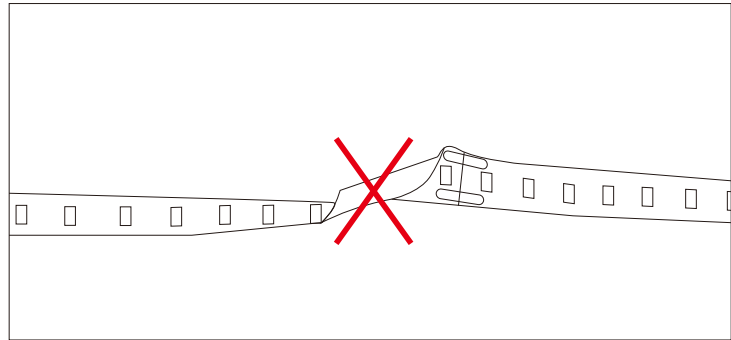

Package:

1 reel/bag

25 bags/Inner Box

Inner box
size:25x26x31cm

50 Bags/Outer Box

Outer box
size:34x52x27cm

Package: 5 meter strip in one reel, one reel in one anti-static bag, 25 bags put into one carton, 2 inner box put into 1 carton .

! Cautions:

When install the led strip, please note the installation technique. The led strip can be bent, but not distorted, as shown below:

Distortion(Wrong)

Bend (Right)