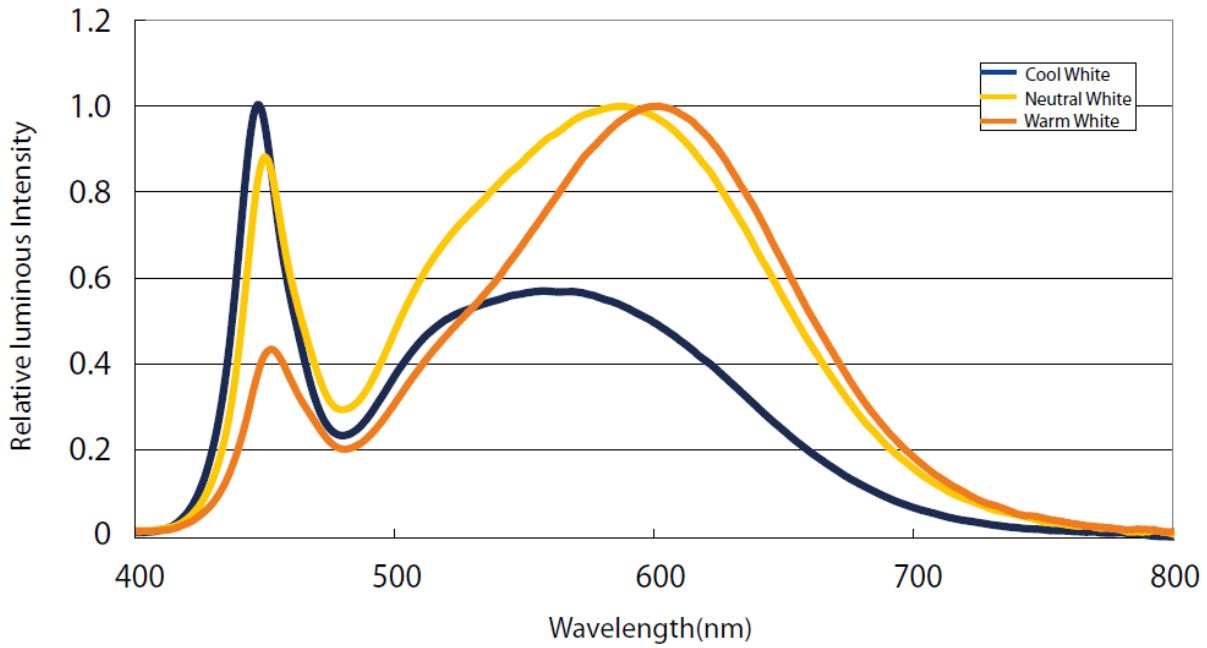

Applications:

Ideal for sign letters and channel letters, concealed lights, room lighting, equipment.

Assembly drawing

Top View

Section

3528 60LED/meter						
Part number	Color	LED QTY/meter	Lumen/meter	Voltage	Power/meter	packing means
SUR-3528FWW60-24V	Warm white 	60	320	DC24V	4,8 watt	5 meter/reel
SUR-3528FNW60-24V	Natural white 	60	375	DC24V	4,8 watt	5 meter/reel
SUR-3528FCW60-24V	Cool white 	60	400	DC24V	4,8 watt	5 meter/reel
SUR-3528FB60-24V	Blue 	60	150	DC24V	4,8 watt	5 meter/reel

Radiation diagram

Relative luminous intensity Iv %

LED Light distribution

Color Spectrum (CRI80)

for: white LED

How to connect flexible strip

Below shows you how to connect the flexible strip to power supplies.