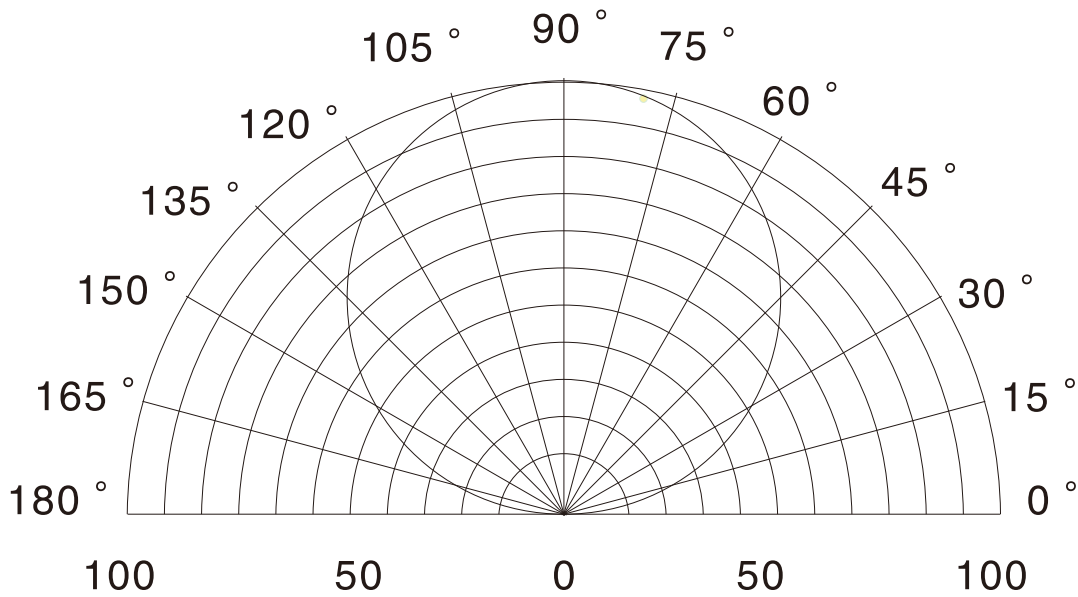

3528 60LED/meter						
Part number	Color	LED QTY/meter	Lumen/meter	Voltage	Power/meter	packing means
SUR-3528FWW60-24V	Warm white	60	320	DC24V	4,8 watt	5 meter/reel
SUR-3528FNW60-24V	Natural white	60	375	DC24V	4,8 watt	5 meter/reel
SUR-3528FCW60-24V	Cool white	60	400	DC24V	4,8 watt	5 meter/reel
SUR-3528FB60-24V	Blue	60	150	DC24V	4,8 watt	5 meter/reel

Radiation diagram

Relative luminous intensity Iv %

LED Light distribution