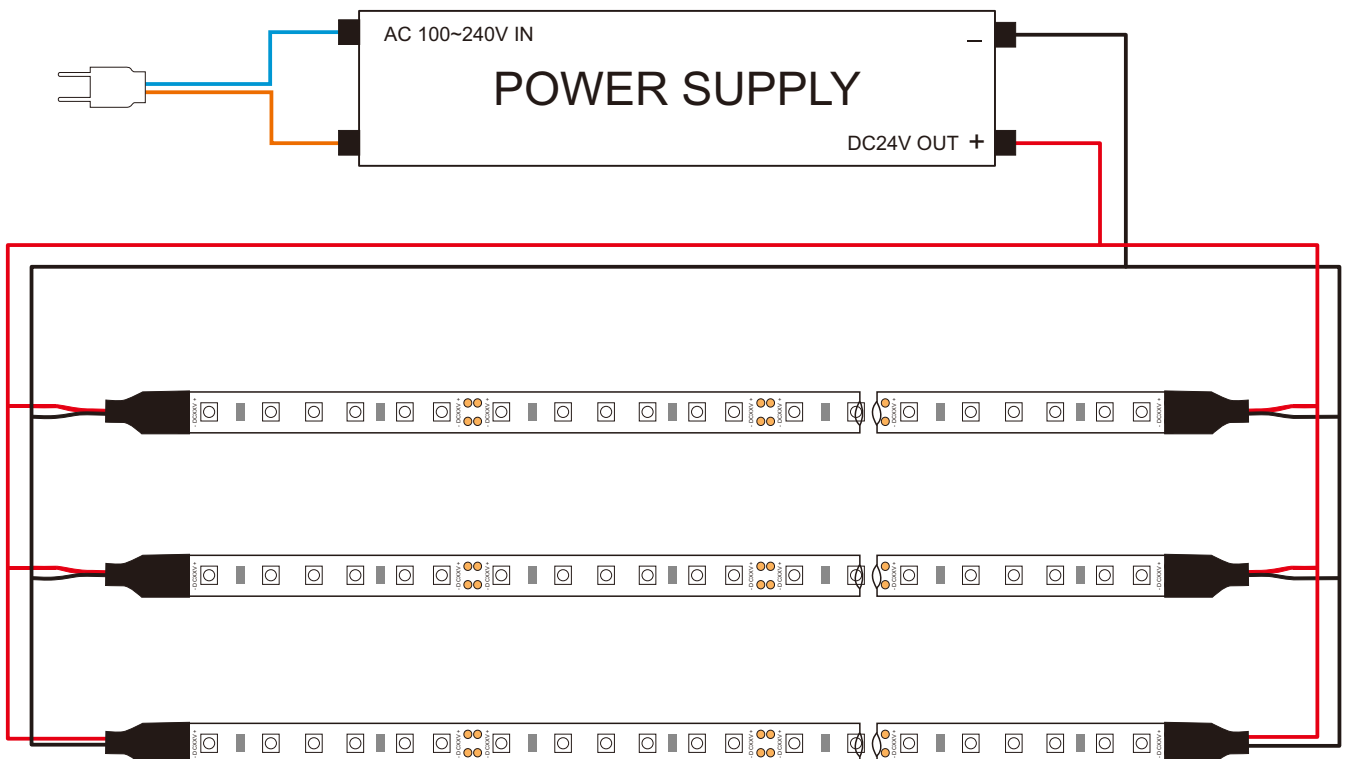

Applications:

Ideal for sign letters and channel letters, concealed lights, room lighting, equipment.

Assembly drawing

Top View

Section

3528 60LED/meter						
Part number	Color	LED QTY/meter	Lumen/meter	Voltage	Power/meter	packing means
SUR-3528FWW60-24V	Warm white 	60	320	DC24V	4,8 watt	5 meter/reel
SUR-3528FNW60-24V	Natural white 	60	375	DC24V	4,8 watt	5 meter/reel
SUR-3528FCW60-24V	Cool white 	60	400	DC24V	4,8 watt	5 meter/reel
SUR-3528FB60-24V	Blue 	60	150	DC24V	4,8 watt	5 meter/reel

Radiation diagram

Relative luminous intensity Iv %

LED Light distribution

Color Spectrum (CRI80)

for: white LED

How to connect flexible strip

Below shows you how to connect the flexible strip to power supplies.

! Cautions:

When install the led strip, please note the installation technique. The led strip can be bent, but not distorted, as shown below:

Distortion(Wrong)

Bend (Right)