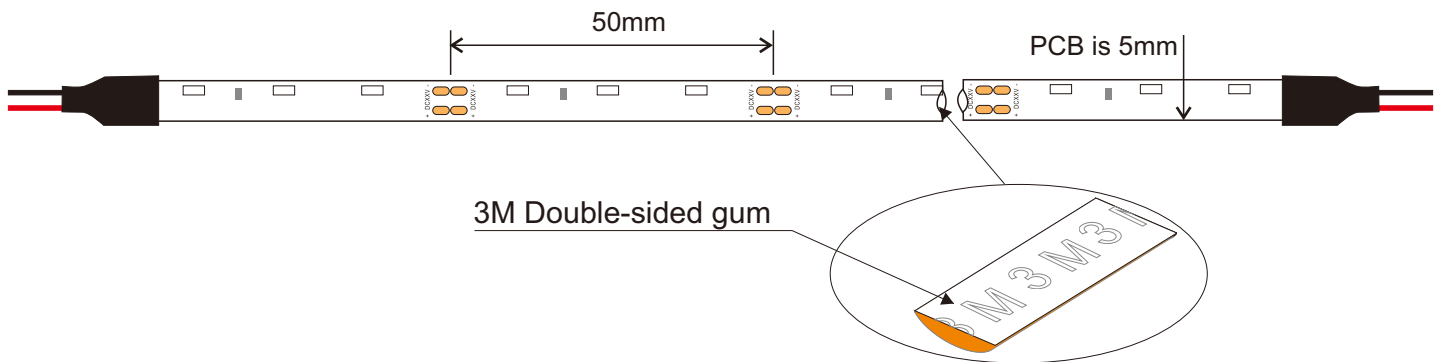

SurMountor

SUR-335FW60-12V

FLEXIBLE STRIP introduction

Product specification

Lister: Lxlan

Assessor: 

Approver: 

Features:

- Available in 12V DC maximum.
- Very bright & low power consumption.
- Operating temperature: -20~50°C.
- Long life span LED lights, more than 50,000 hours+.
- Adhesive back, peel & stick!
- Non-Waterproof

Applications:

Ideal for sign letters and channel letters, concealed lights, room lighting, equipment.

Assembly drawing

Top View

Section

SMD335, 60LED/meter-Side edge emitting								
Part Number	Size	Color	Cut every (LEDS)	LED Qty/M	Lumen/M	Voltage	Power/m	Packing/m
SUR-335FWW60-12V	L5000*W5*H3	WW 	3	60	240	12V	4.8W	5Meters/reel
SUR-335FNW60-12V		NW 			300			
SUR-335FCW60-12V		CW 			360			

! Cautions:

When install the led strip, please note the installation technique. The led strip can be bent, but not distorted, as shown below:

Distortion(Wrong)

Bend (Right)