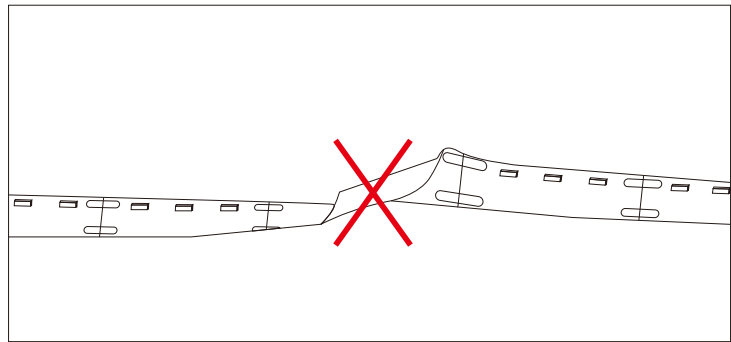

Applications:

Ideal for sign letters and channel letters, concealed lights, room lighting, equipment.

Assembly drawing

Top View

Section

SMD335, 60LED/meter-Side edge emitting								
Part Number	Size	Color	Cut every (LEDS)	LED Qty/M	Lumen/M	Voltage	Power/m	Packing/m
SUR-335FWW60-12V	L5000*W5*H3	WW 	3	60	240	12V	4.8W	5Meters/reel
SUR-335FNW60-12V		NW 			300			
SUR-335FCW60-12V		CW 			360			

! Cautions:

When install the led strip, please note the installation technique. The led strip can be bent, but not distorted, as shown below:

Distortion(Wrong)

Bend (Right)