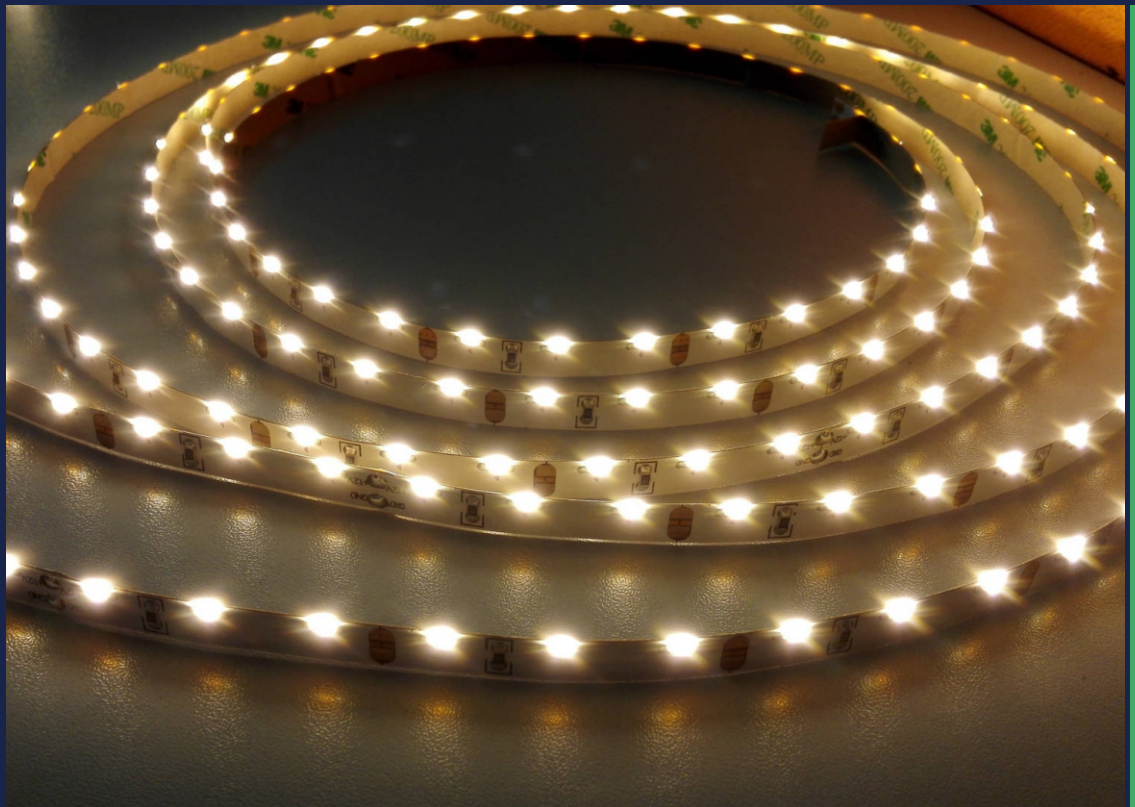

SurMountor

SUR-335FW60-12V

FLEXIBLE STRIP introduction

Product specification

Lister: Lxlan

Assessor: 

Approver: 

Features:

- Available in 12V DC maximum.
- Very bright & low power consumption.
- Operating temperature: -20~50°C.
- Long life span LED lights, more than 50,000 hours+.
- Adhesive back, peel & stick!
- Non-Waterproof

Applications:

Ideal for sign letters and channel letters, concealed lights, room lighting, equipment.

Assembly drawing

Top View

Section

SMD335, 60LED/meter-Side edge emitting								
Part Number	Size	Color	Cut every (LEDS)	LED Qty/M	Lumen/M	Voltage	Power/m	Packing/m
SUR-335FWW60-12V	L5000*W5*H3	WW 	3	60	240	12V	4.8W	5Meters/reel
SUR-335FNW60-12V		NW 			300			
SUR-335FCW60-12V		CW 			360			

! Cautions:

When install the led strip, please note the installation technique. The led strip can be bent, but not distorted, as shown below:

Distortion(Wrong)

Bend (Right)