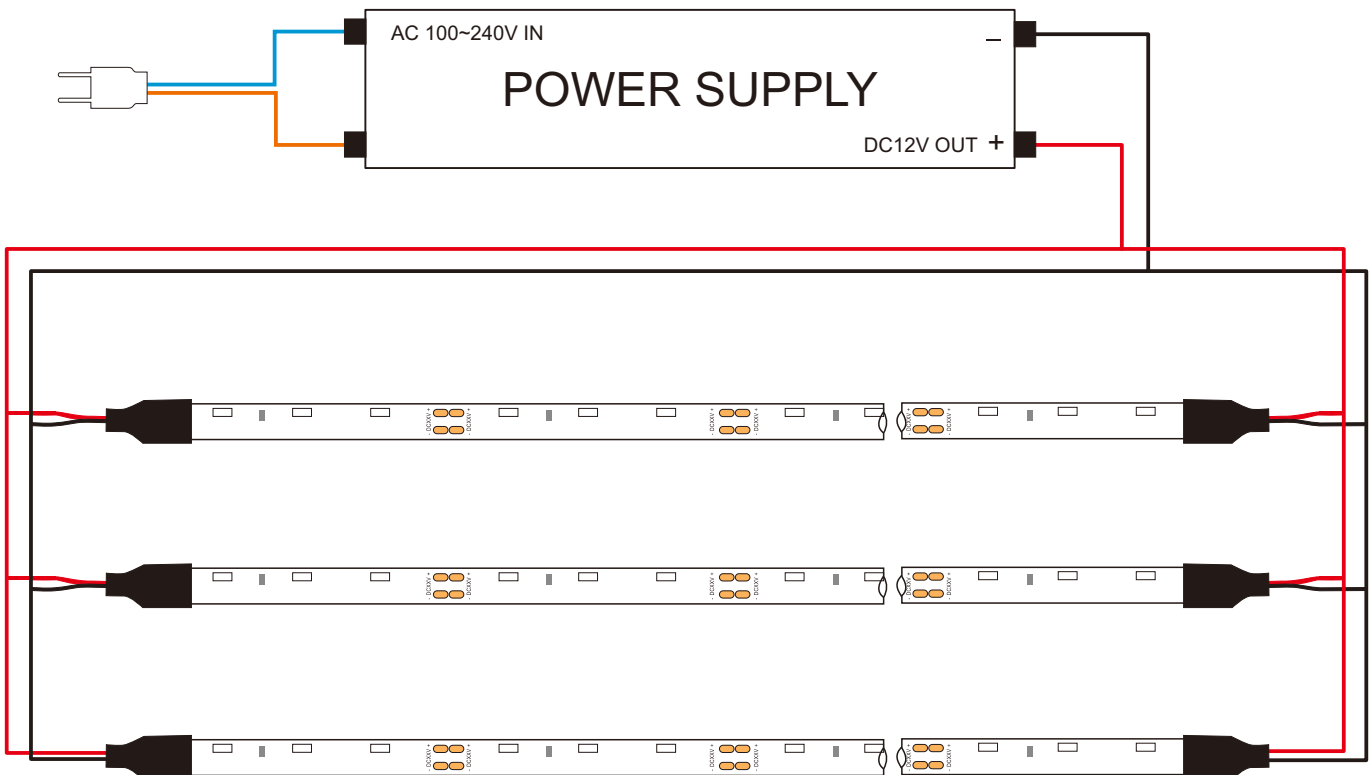

Applications:

Ideal for sign letters and channel letters, concealed lights, room lighting, equipment.

Assembly drawing

Top View

Section

SMD335, 60LED/meter-Side edge emitting								
Part Number	Size	Color	Cut every (LEDS)	LED Qty/M	Lumen/M	Voltage	Power/m	Packing/m
SUR-335FWW60-12V	L5000*W5*H3	WW 	3	60	240	12V	4.8W	5Meters/reel
SUR-335FNW60-12V		NW 			300			
SUR-335FCW60-12V		CW 			360			

Color Spectrum (CRI80)

How to connect flexible strip

Below shows you how to connect the flexible strip to power supplies.

Lux Diagram

335FW-60LED/M 2700K

Lux Diagram

335FW-60LED/M 3200K

Lux Diagram

! Cautions:

When install the led strip, please note the installation technique. The led strip can be bent, but not distorted, as shown below:

Distortion(Wrong)

Bend (Right)