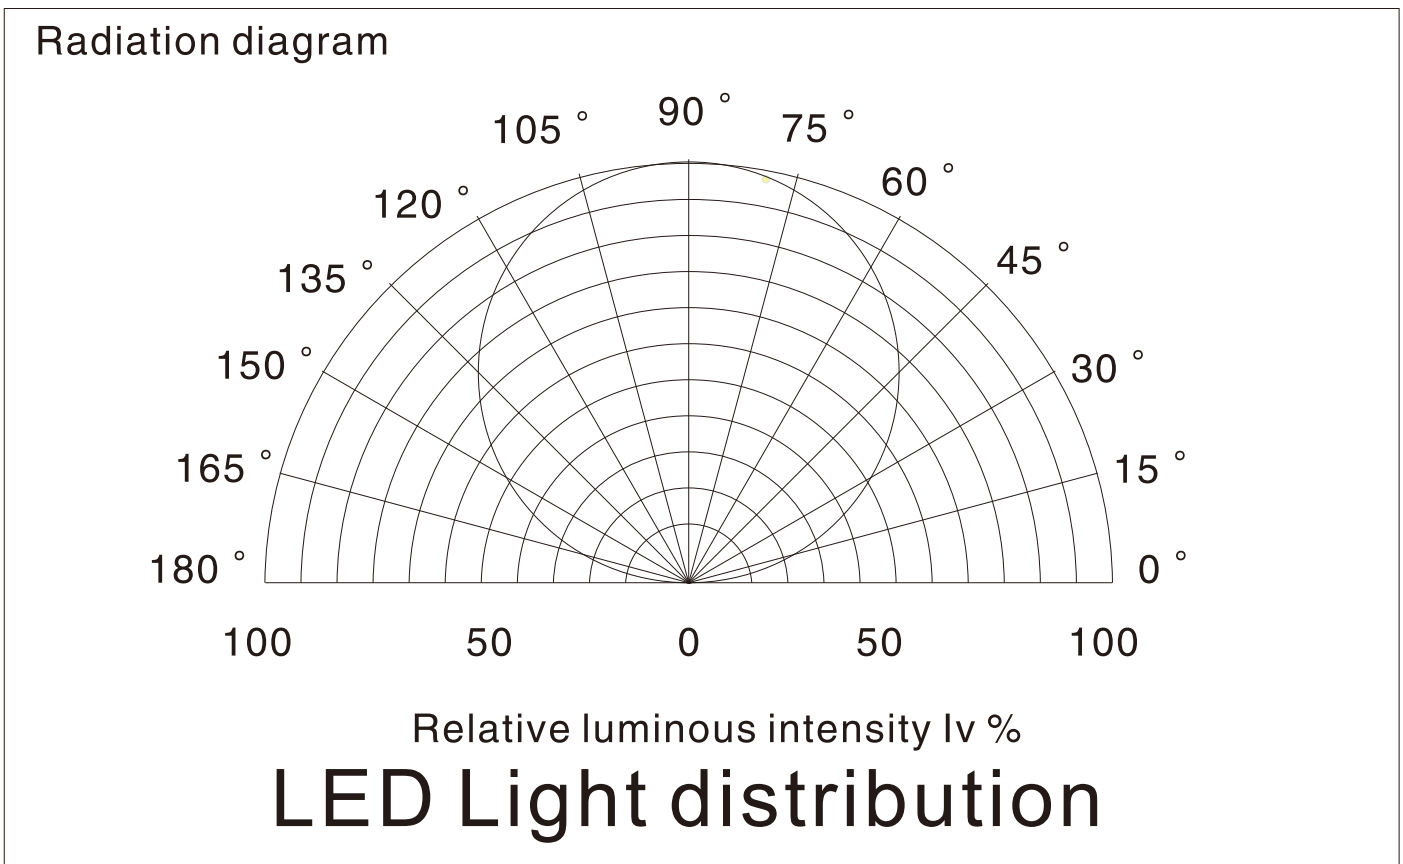

Applications:

Ideal for sign letters and channel letters, concealed lights, room lighting, equipment.

Assembly drawing

Top View

Section

SMD335, 60LED/meter-Side edge emitting								
Part Number	Size	Color	Cut every (LEDS)	LED Qty/M	Lumen/M	Voltage	Power/m	Packing/m
SUR-335FWW60-12V	L5000*W5*H3	WW 	3	60	240	12V	4.8W	5Meters/reel
SUR-335FNW60-12V		NW 			300			
SUR-335FCW60-12V		CW 			360			