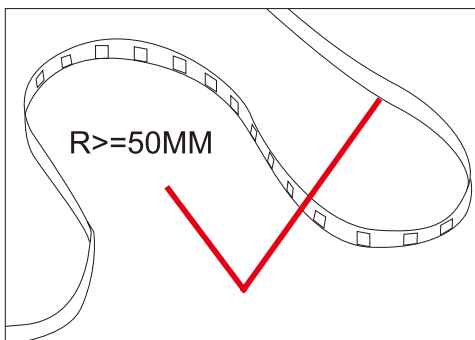

Applications:

Ideal for sign letters and channel letters, concealed lights, room lighting, equipment.

Assembly drawing

Top View

Section

SMD335, 60LED/meter-Side edge emitting								
Part Number	Size	Color	Cut every (LEDS)	LED Qty/M	Lumen/M	Voltage	Power/m	Packing/m
SUR-335FWW60-12V	L5000*W5*H3	WW 	3	60	240	12V	4.8W	5Meters/reel
SUR-335FNW60-12V		NW 			300			
SUR-335FCW60-12V		CW 			360			

335FW-60LED/M 4200K

Lux Diagram

335FW-60LED/M 6200K

Package:

1 reel/bag

25 bags/Inner Box

50 Bags/Outer Box

Package: 5 meter strip in one reel, one reel in one anti-static bag, 25 bags put into one inner box, 2 inner box put into one carton.

! Cautions:

When install the led strip, please note the installation technique. The led strip can be bent, but not distorted, as shown below:

Distortion(Wrong)

Bend (Right)