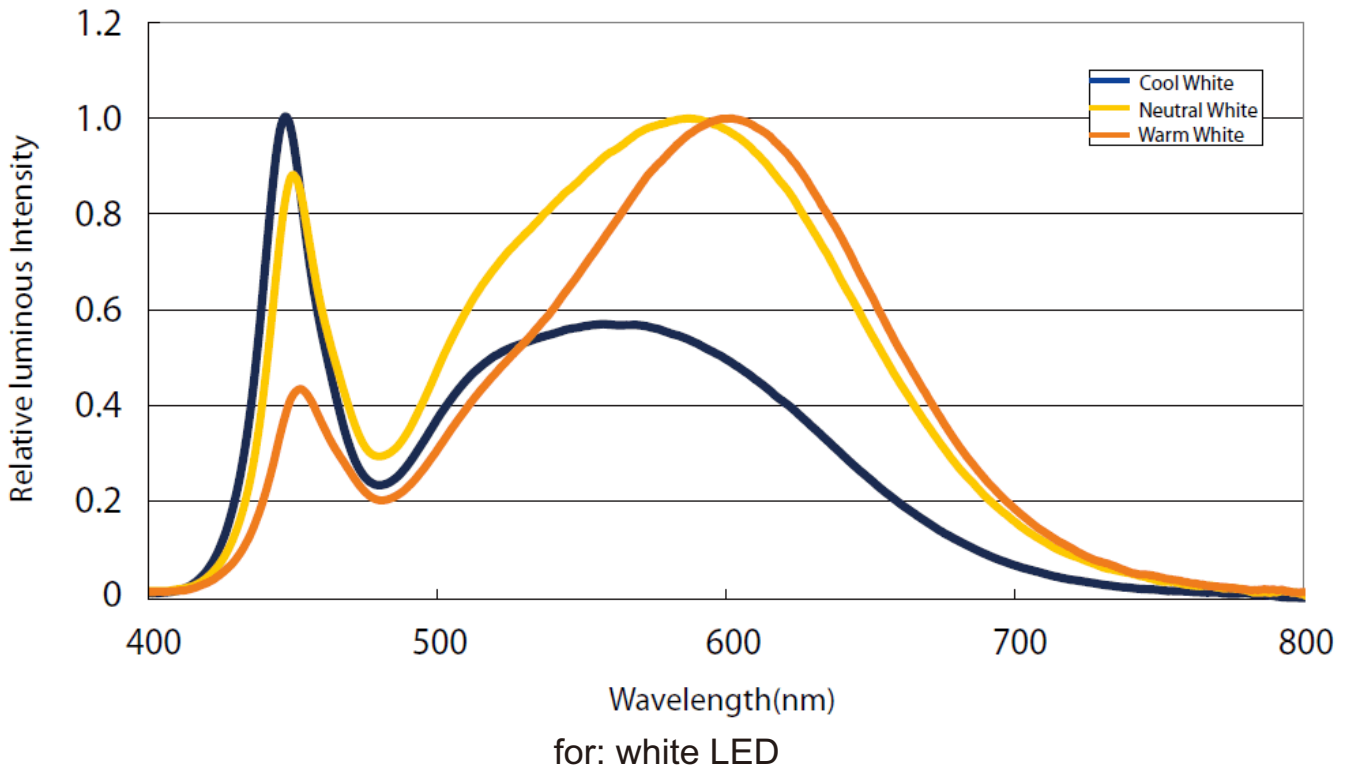

Color Spectrum (CRI80)