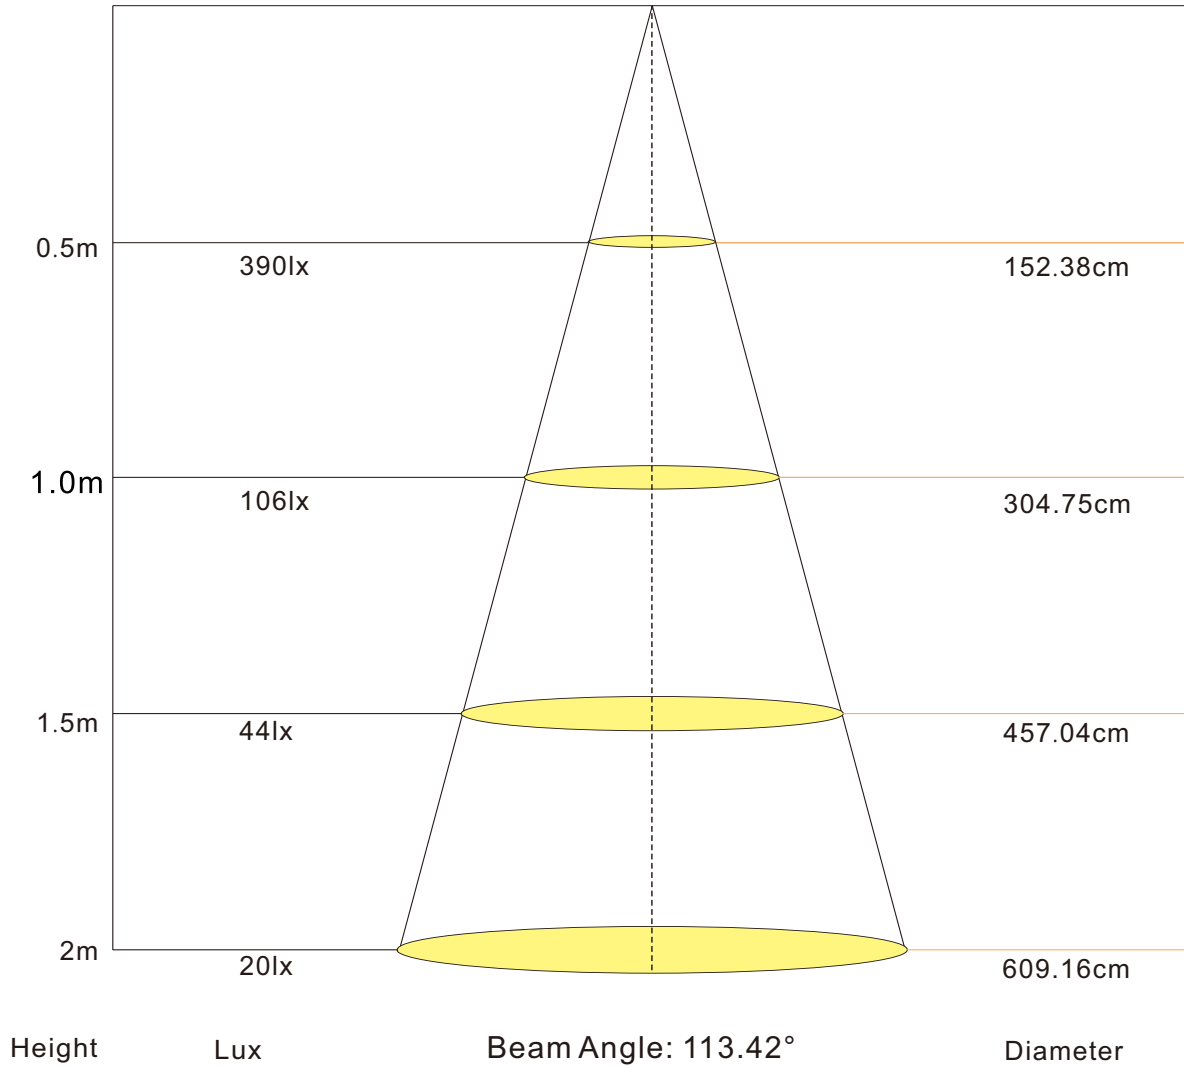

Applications:

Ideal for sign letters and channel letters, concealed lights, room lighting, equipment.

Assembly drawing

Top View

Section

SMD335, 60LED/meter-Side edge emitting								
Part Number	Size	Color	Cut every (LEDS)	LED Qty/M	Lumen/M	Voltage	Power/m	Packing/m
SUR-335FWW60-12V	L5000*W5*H3	WW 	3	60	240	12V	4.8W	5Meters/reel
SUR-335FNW60-12V		NW 			300			
SUR-335FCW60-12V		CW 			360			

Color Spectrum (CRI80)

How to connect flexible strip

Below shows you how to connect the flexible strip to power supplies.

Lux Diagram

335FW-60LED/M 2700K

Lux Diagram

335FW-60LED/M 3200K

Lux Diagram

! Cautions:

When install the led strip, please note the installation technique. The led strip can be bent, but not distorted, as shown below:

Distortion(Wrong)

Bend (Right)