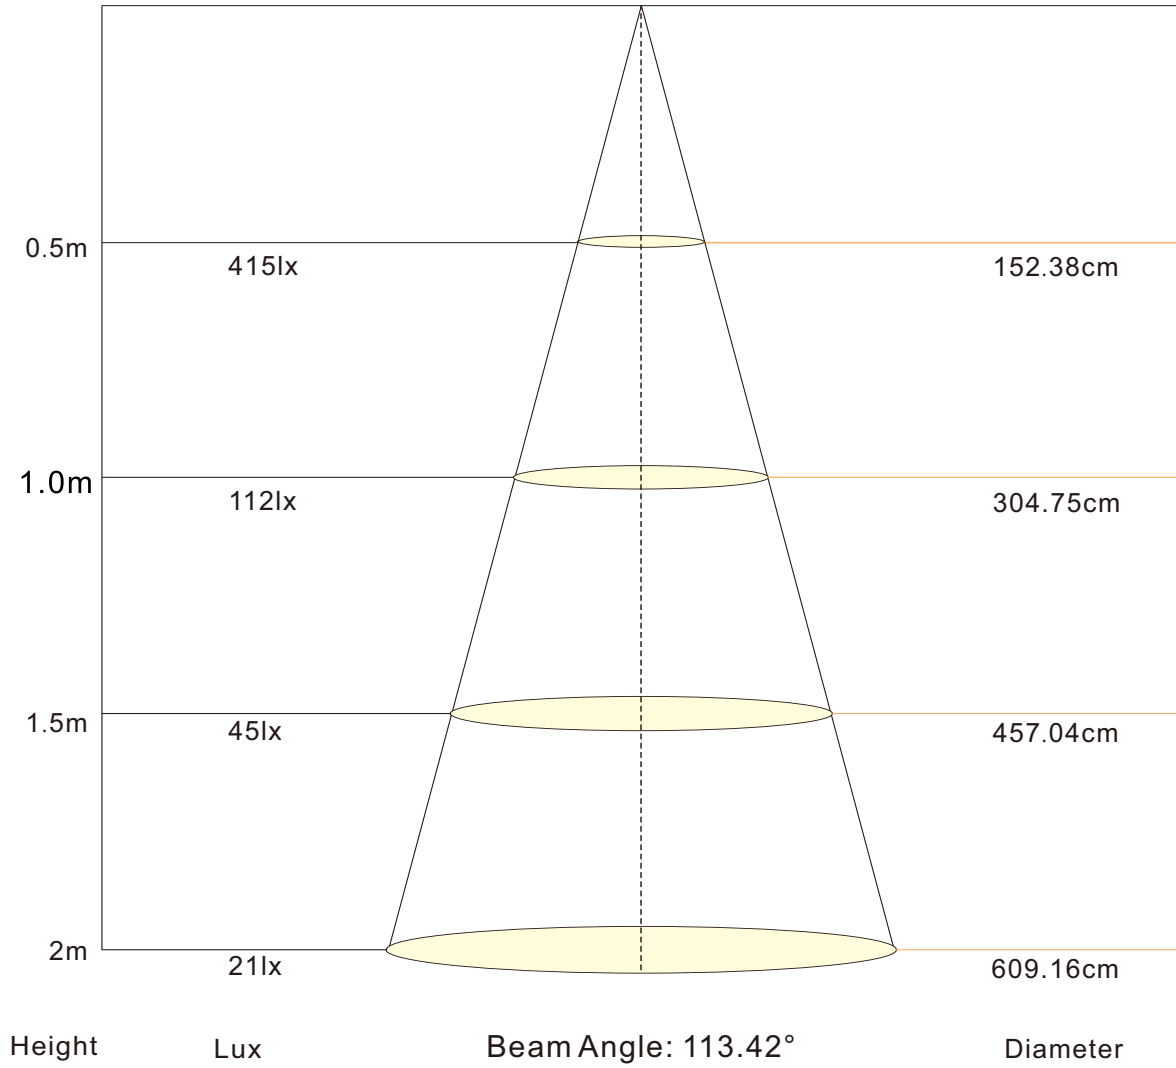

Color Spectrum (CRI80)

How to connect flexible strip

Below shows you how to connect the flexible strip to power supplies.

Lux Diagram

335FW-60LED/M 2700K

Lux Diagram

335FW-60LED/M 3200K

Lux Diagram

! Cautions:

When install the led strip, please note the installation technique. The led strip can be bent, but not distorted, as shown below:

Distortion(Wrong)

Bend (Right)