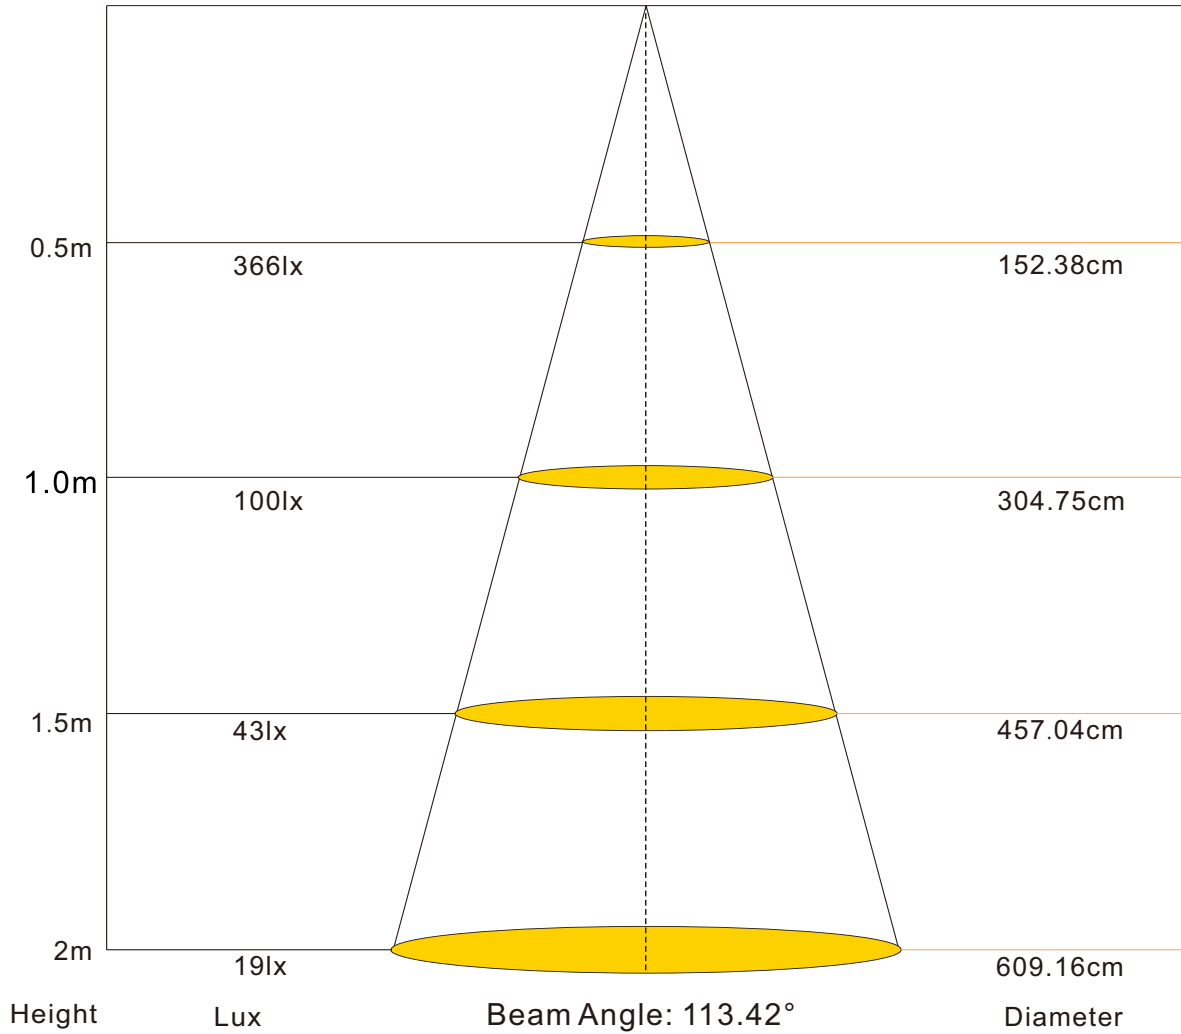

Color Spectrum (CRI80)

How to connect flexible strip

Below shows you how to connect the flexible strip to power supplies.

Lux Diagram

335FW-60LED/M 2700K

Lux Diagram

335FW-60LED/M 3200K

Lux Diagram

! Cautions:

When install the led strip, please note the installation technique. The led strip can be bent, but not distorted, as shown below:

Distortion(Wrong)

Bend (Right)