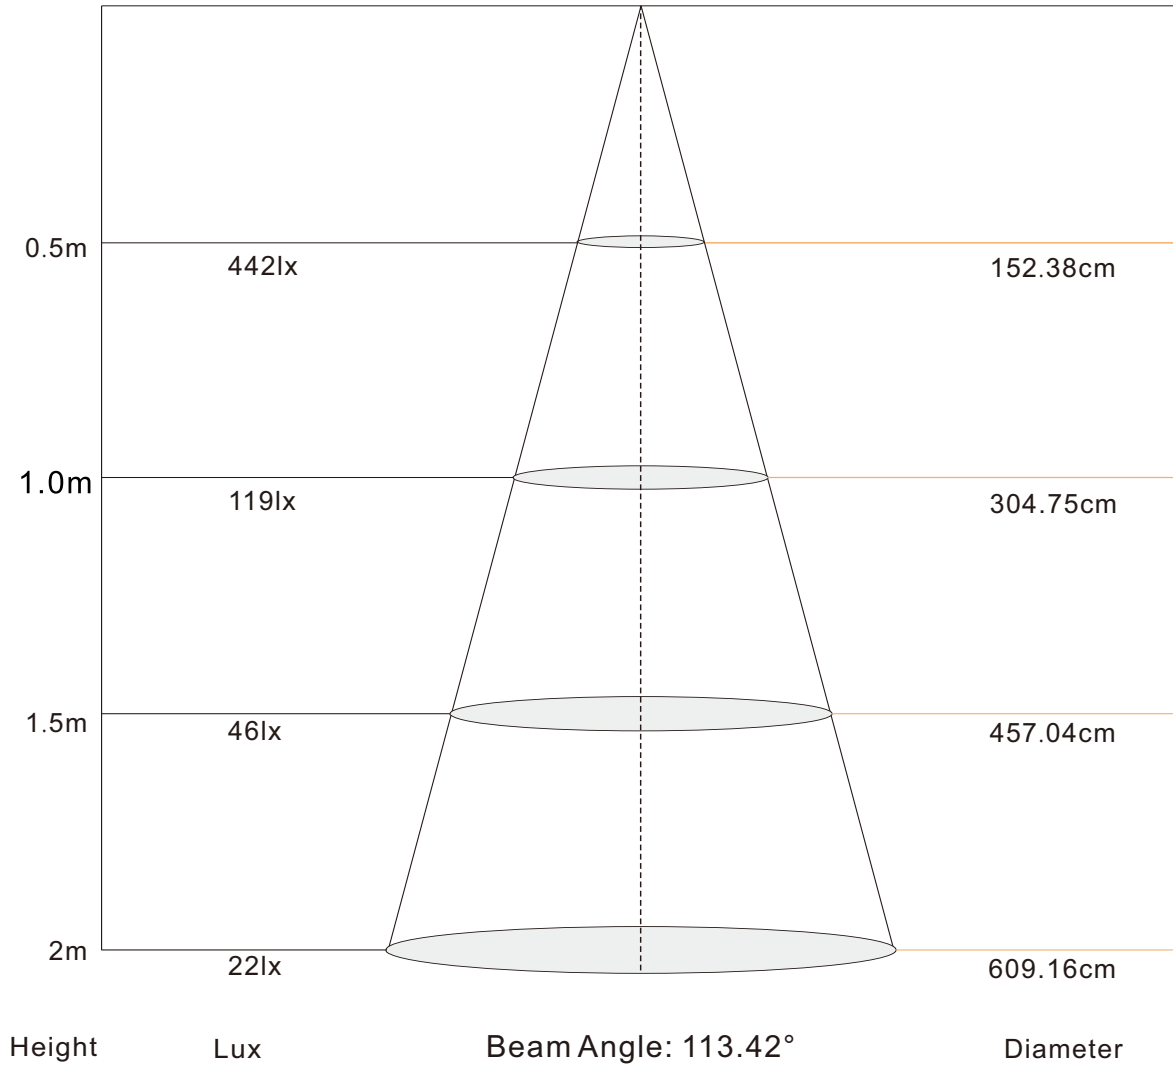

Lux Diagram

335FW-60LED/M 6200K