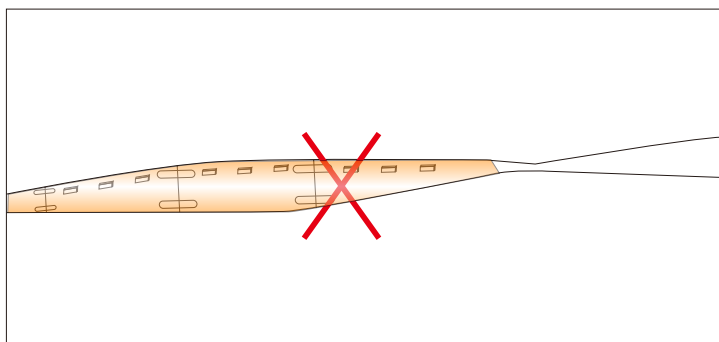

## Package:

1 reel/bag

25 bags/Inner Box

50 Bags/Outer Box

Package: 5 meter strip in one reel, one reel in one anti-static bag, 25 bags put into one inner box, 2 inner box put into one carton.

## ⚠ Cautions:

When install the led strip, please note the installation technique. The led strip can be bent, but not distorted, as shown below:

**Distortion(Wrong)**

**Bend (Right)**