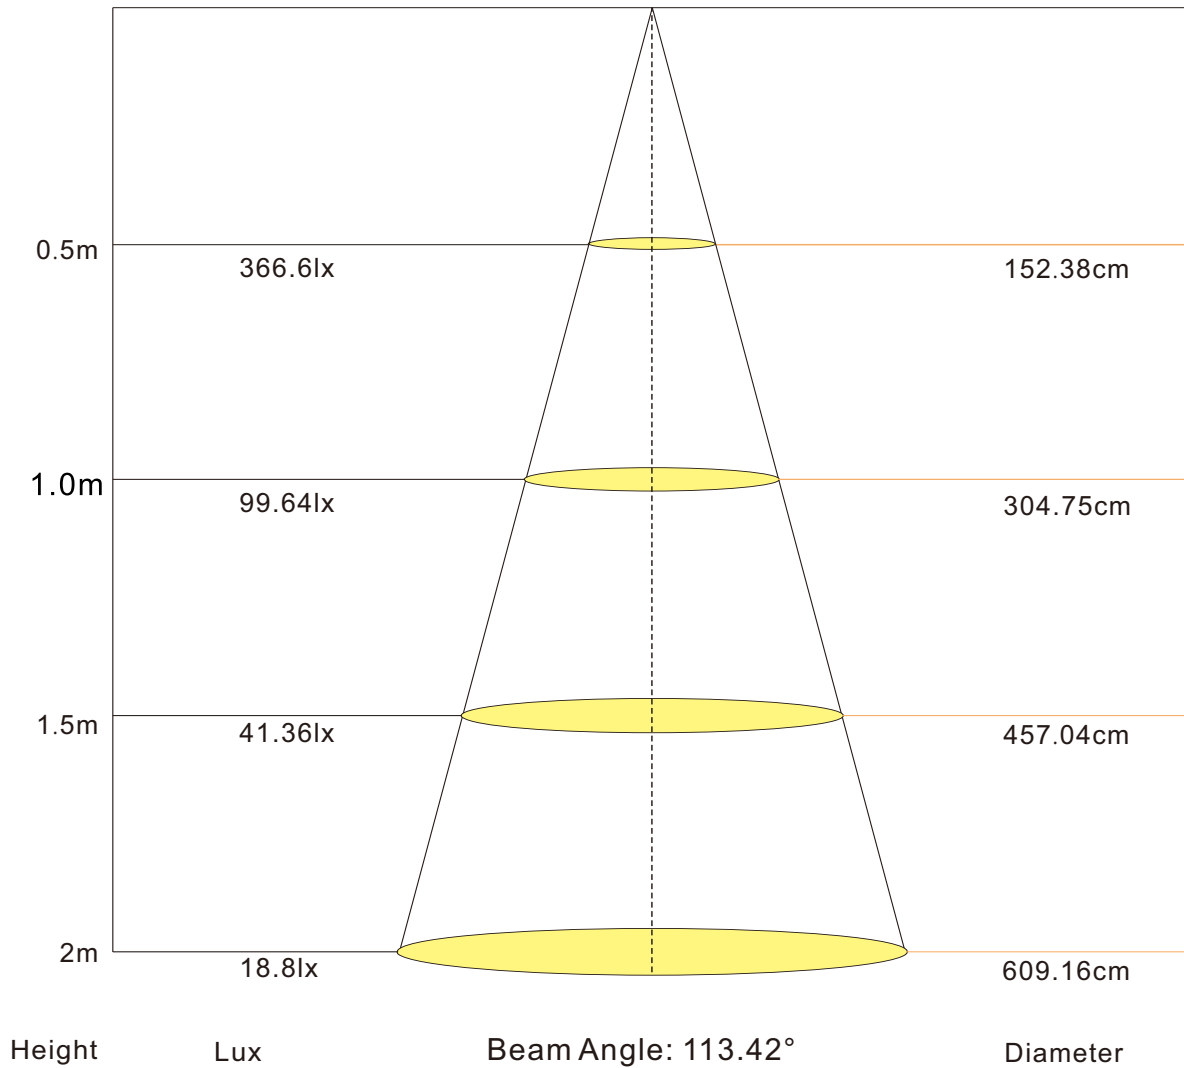

Lux Diagram

335FW-60LED/M 3200K