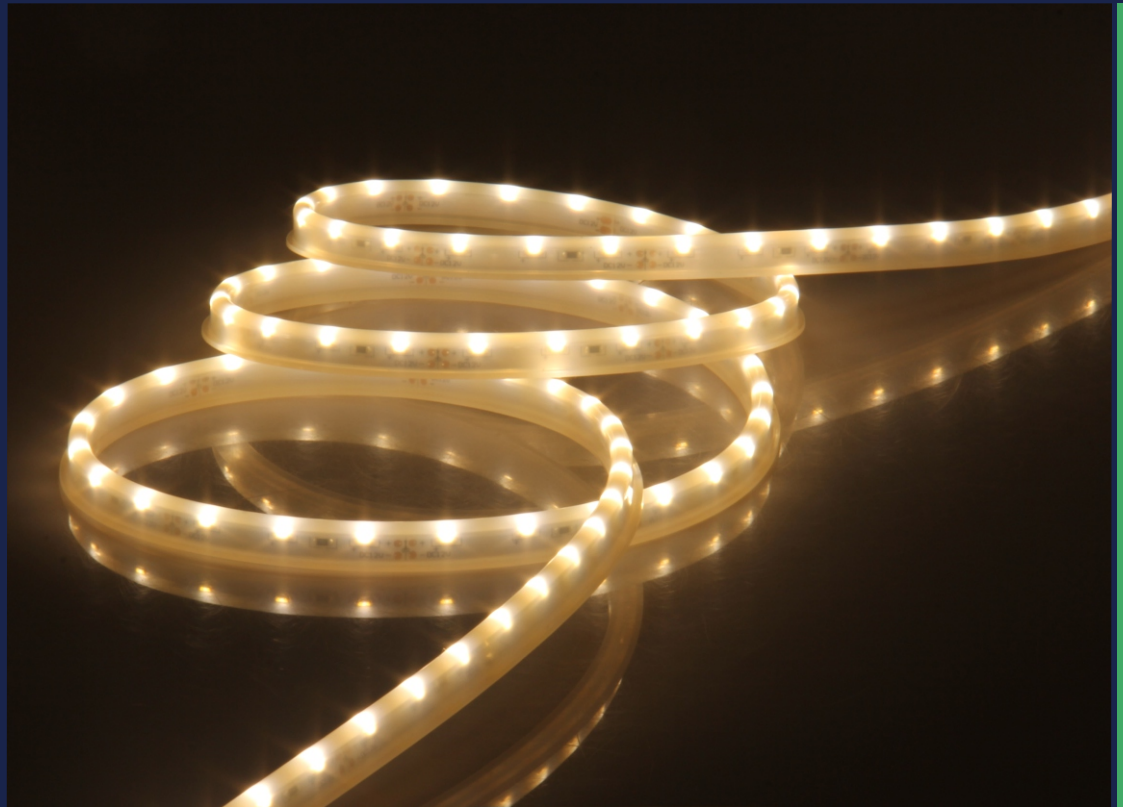

# *SurMountor*

**SUR-335FW60A-12V**

**FLEXIBLE STRIP introduction**

Product specification

Lister: Lxlan

Assessor: 

Approver: 

## Features:

- Available in 12V DC maximum.
- Very bright & low power consumption.
- Operating temperature: -20~50°C.
- Long life span LED lights, more than 50,000 hours+.
- Adhesive back, peel & stick!
- Waterproof IP65

### Section

SMD335, 60LED/meter-Side edge emitting								
Part Number	Size	Color	Cut every (LEDS)	LED Qty/M	Lumen/M	Voltage	Power/m	Packing/m
SUR-335FWW60A-12V	L5000*W5*H4	WW 	3	60	225.6	12V	4.8W	5Meters/reel
SUR-335FNW60A-12V		NW 			282			
SUR-335FCW60A-12V		CW 			319.6			