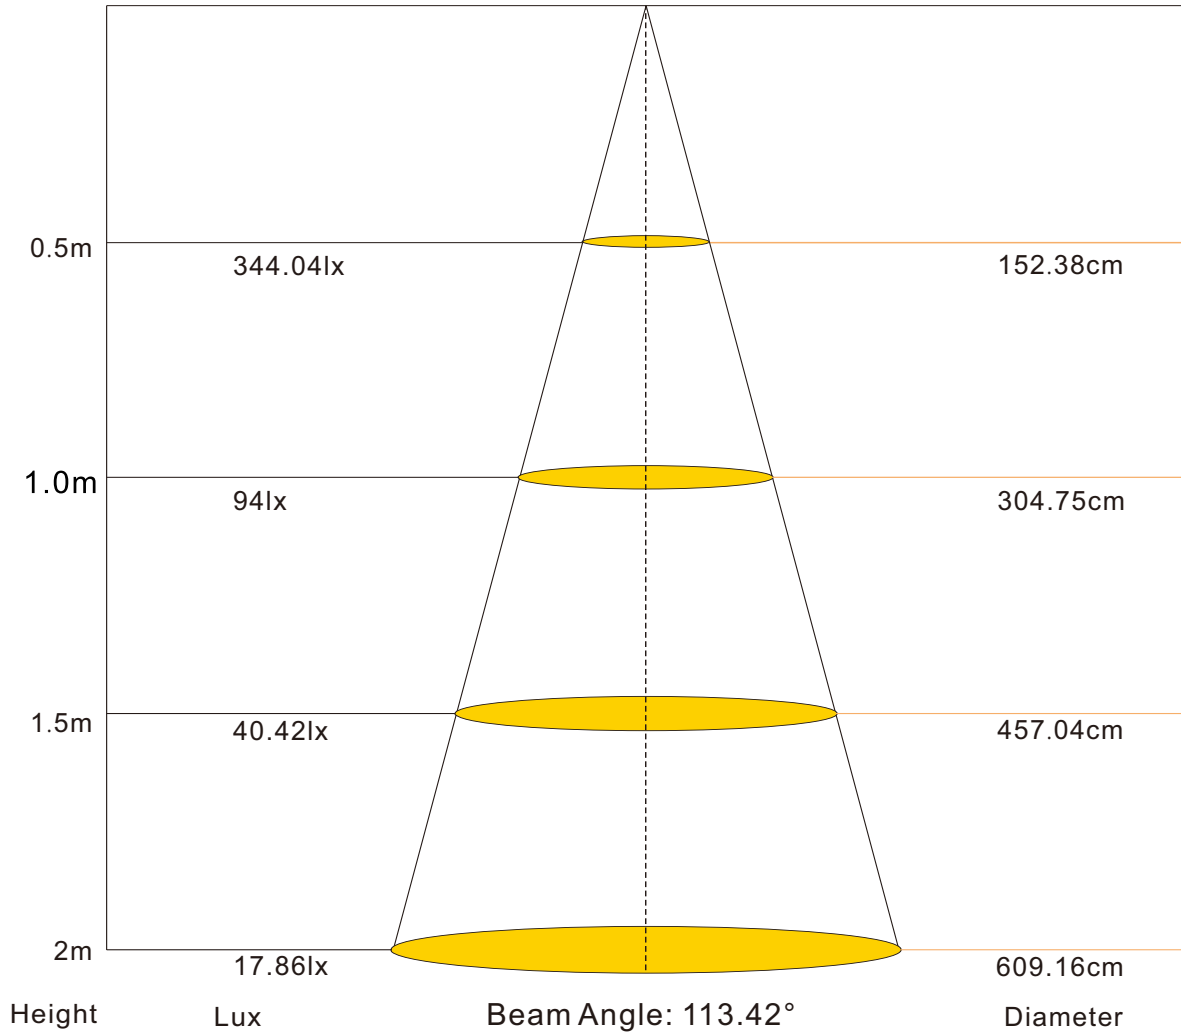

Lux Diagram

335FW-60LED/M 2700K