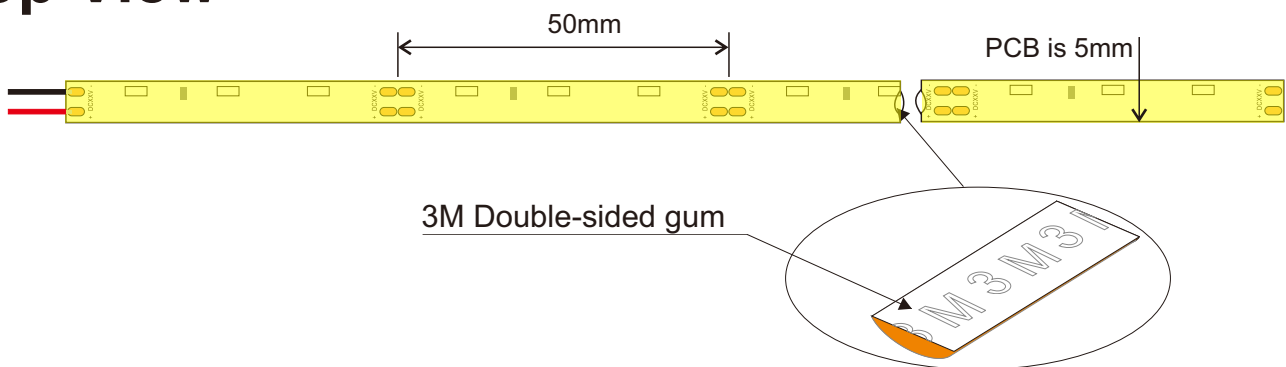

Assembly drawing

Top View