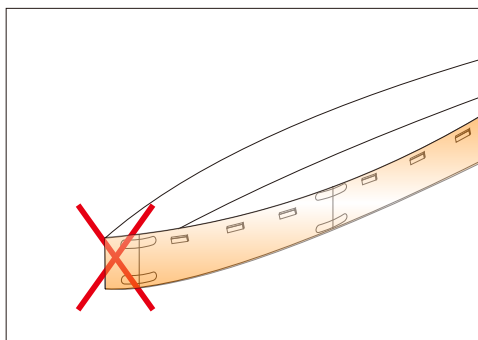

## Package:

1 reel/bag

25 bags/Inner Box

50 Bags/Outer Box

Package: 5 meter strip in one reel, one reel in one anti-static bag, 25 bags put into one inner box, 2 inner box put into one carton.

## ⚠ Cautions:

When install the led strip, please note the installation technique. The led strip can be bent, but not distorted, as shown below:

**Distortion(Wrong)**

**Bend (Right)**