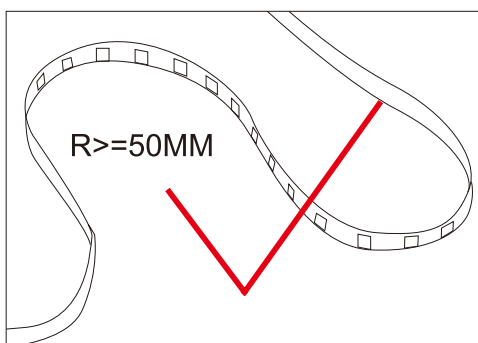

## Package:

1 reel/bag

25 bags/Inner Box

50 Bags/Outer Box

Package: 5 meter strip in one reel, one reel in one anti-static bag, 25 bags put into one inner box, 2 inner box put into one carton.

## ⚠ Cautions:

When install the led strip, please note the installation technique. The led strip can be bent, but not distorted, as shown below:

**Distortion(Wrong)**

**Bend (Right)**