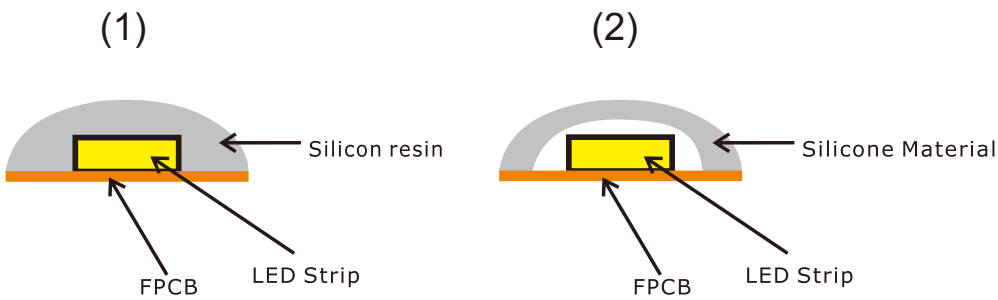

# *SurMountor*

**SUR-335FW60A-12V**

**FLEXIBLE STRIP introduction**

Product specification

Lister: Lxlan

Assessor: 

Approver: 

## Features:

- Available in 12V DC maximum.
- Very bright & low power consumption.
- Operating temperature: -20~50°C.
- Long life span LED lights, more than 50,000 hours+.
- Adhesive back, peel & stick!
- Waterproof IP65

## Assembly drawing