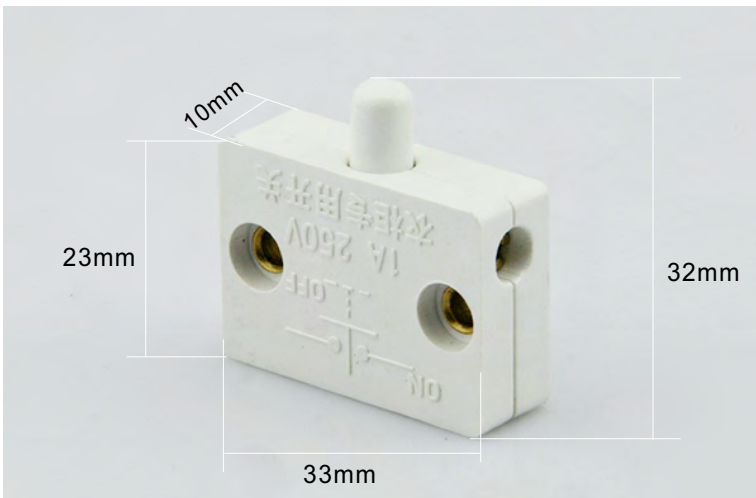

SW-Mechanical-Door-Push

Description:

- 1, Mechanical closet switches.
- 2, Pushing Distance: 10mm.
- 3, Output Voltage: <250V 1A.
- 4, Suitable for Wardrobe.
- 5, Value: Non-Waterproof.