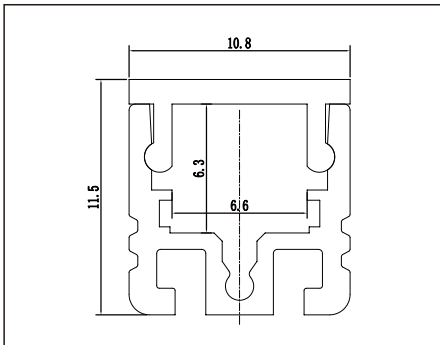

SurMountor

Line Light Series

Seamless connection | Quick connection

Product specification

Lister: _____

Assessor: _____

Approver: _____

Line Light Series			With 2835 LED Rigid Strip				
Model	Power	Lumens	Ra	CCT(K)	Length	Voltage	LED Type
LINE-1000MM-12V	14.4W	940-1050	>80	3000K/4000K/6000K	1000MM	DC12V or 24V	SMD2835
LINE-1000MM-24V	14.4W	940-1050			1000MM		

How to install:

1, With clip

Accessories

Power input cable

- 1, VDE 18# cable, 8A max.
- 2, Length: 100cm(cable length can be customized)

PCB connector

8A max.

Powerful Magnet

Power input cable

Power cable

for: white LED

Radiation diagram

Relative luminous intensity I_v %
LED Light distribution