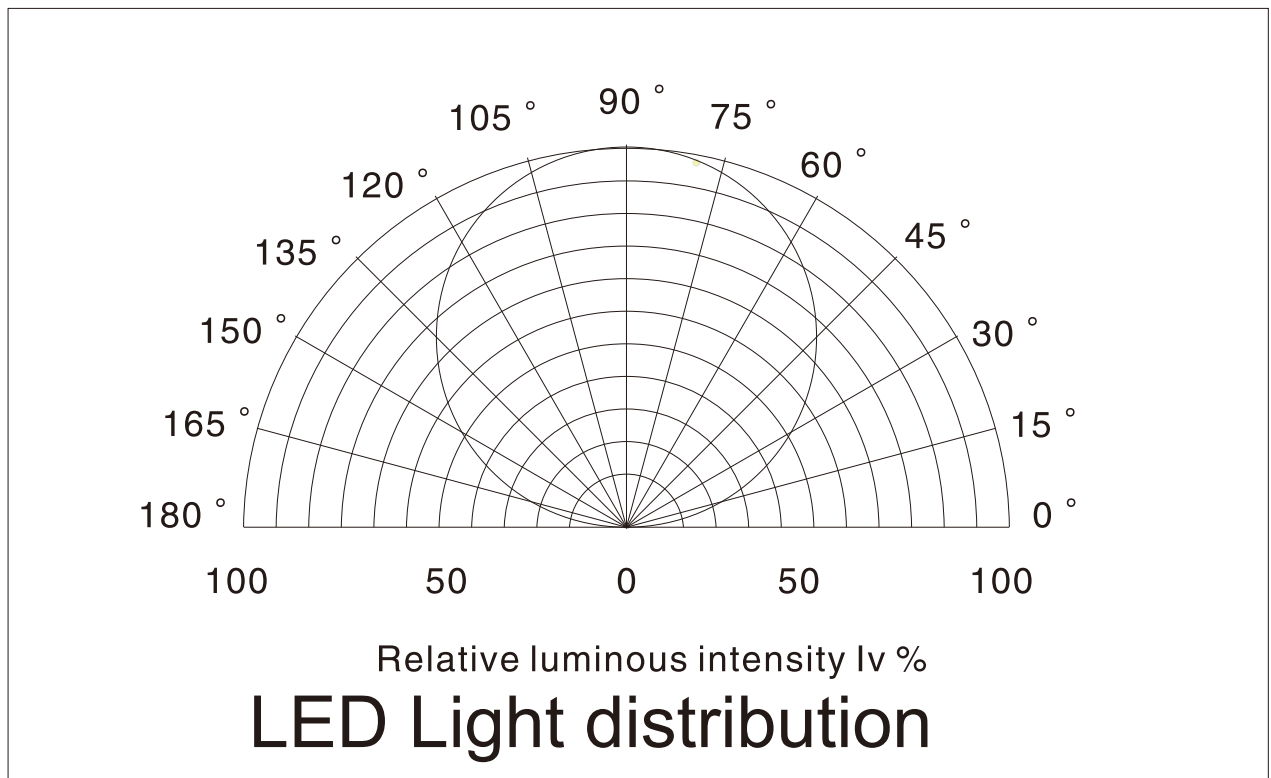

Power input cable

Power cable

for: white LED

Radiation diagram

Relative luminous intensity I_v %
LED Light distribution