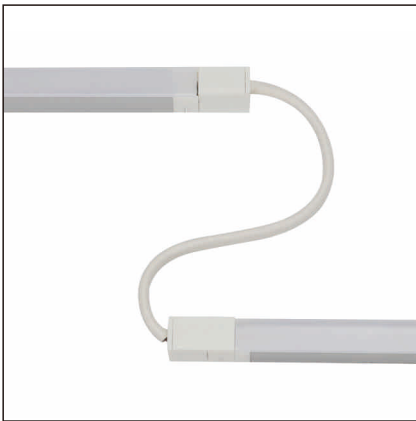

SurMountor

Line Light Series

Seamless connection | Quick connection

Product specification

Lister: _____

Assessor: _____

Approver: _____

Line Light Series			With 2835 LED Rigid Strip				
Model	Power	Lumens	Ra	CCT(K)	Length	Voltage	LED Type
LINE-1000MM-12V	14.4W	940-1050	>80	3000K/4000K/6000K	1000MM	DC12V or 24V	SMD2835
LINE-1000MM-24V	14.4W	940-1050			1000MM		

The LED Light is easy to install to wardrobe or shelf with mounting clip accessories. With modern design, it is suitable for cabinet / furniture / room / ceiling hanging lighting etc. Substantial aluminum mass provide good heat sink for high power leds. It's perfect for seamless connection, no dark space.

How to install:

1, With clip

Accessories

Power input cable

- 1, VDE 18# cable, 8A max.
- 2, Length: 100cm(cable length can be customized)

PCB connector

8A max.

Powerful Magnet

Power input cable

Power cable

for: white LED

Radiation diagram

Relative luminous intensity I_v %
LED Light distribution