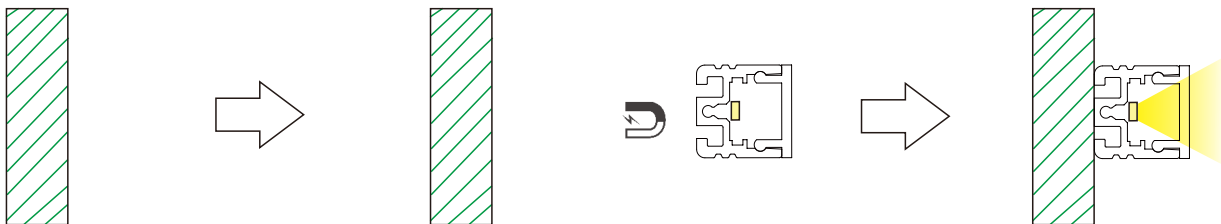

SurMountor

Line Light Series

Seamless connection | Quick connection

Product specification

Lister: _____

Assessor: _____

Approver: _____

Line Light Series			With 2835 LED Rigid Strip				
Model	Power	Lumens	Ra	CCT(K)	Length	Voltage	LED Type
LINE-1000MM-12V	14.4W	940-1050	>80	3000K/4000K/6000K	1000MM	DC12V or 24V	SMD2835
LINE-1000MM-24V	14.4W	940-1050			1000MM		

The LED Light is easy to install to wardrobe or shelf with mounting clip accessories. With modern design, it is suitable for cabinet / furniture / room / ceiling hanging lighting etc. Substantial aluminum mass provide good heat sink for high power leds. It's perfect for seamless connection, no dark space.

How to install:

1, With clip

Accessories

Power input cable

- 1, VDE 18# cable, 8A max.
- 2, Length: 100cm(cable length can be customized)

PCB connector

8A max.

Powerful Magnet

Power input cable

Power cable

for: white LED

Radiation diagram

Relative luminous intensity I_v %
LED Light distribution