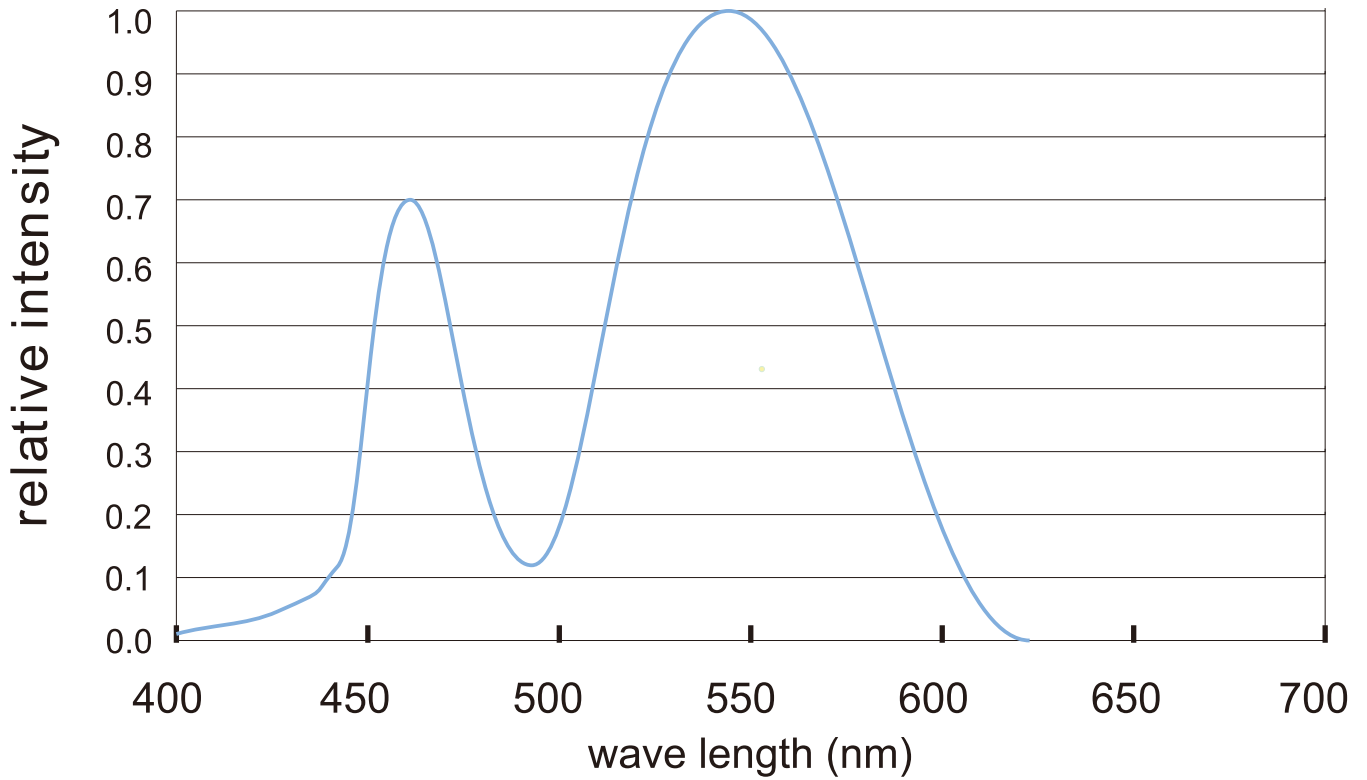

SurMountor

Line Light Series

Seamless connection | Quick connection

Product specification

Lister: _____

Assessor: _____

Approver: _____

Line Light Series			With 2835 LED Rigid Strip				
Model	Power	Lumens	Ra	CCT(K)	Length	Voltage	LED Type
LINE-1000MM-12V	14.4W	940-1050	>80	3000K/4000K/6000K	1000MM	DC12V or 24V	SMD2835
LINE-1000MM-24V	14.4W	940-1050			1000MM		

Power input cable

Power cable

for: white LED

Radiation diagram

Relative luminous intensity I_v %
LED Light distribution