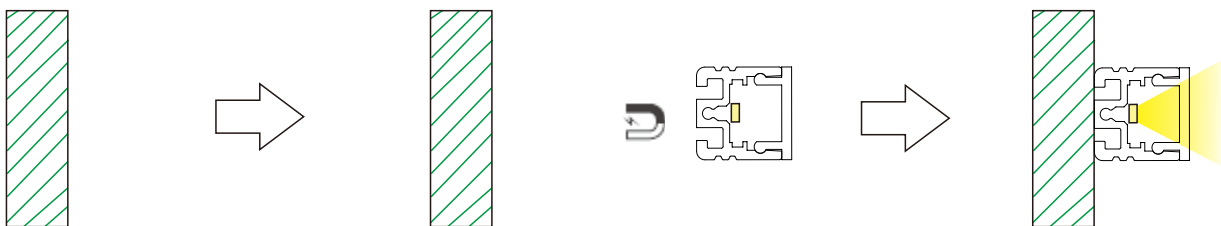

Line Light Series			With 2835 LED Rigid Strip				
Model	Power	Lumens	Ra	CCT(K)	Length	Voltage	LED Type
LINE-1000MM-12V	14.4W	940-1050	>80	3000K/4000K/6000K	1000MM	DC12V or 24V	SMD2835
LINE-1000MM-24V	14.4W	940-1050			1000MM		

The LED Light is easy to install to wardrobe or shelf with mounting clip accessories. With modern design, it is suitable for cabinet / furniture / room / ceiling hanging lighting etc. Substantial aluminum mass provide good heat sink for high power leds. It's perfect for seamless connection, no dark space.

How to install:

1, With clip