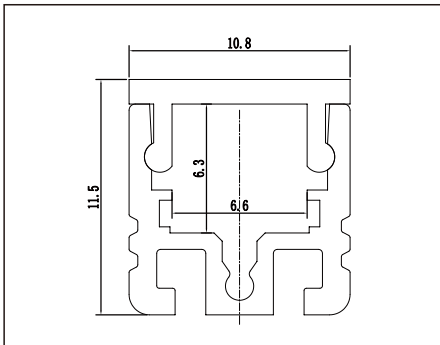

## **Line Light Series**

Seamless connection | Quick connection

Product specification

Lister: \_\_\_\_\_

Assessor: \_\_\_\_\_

Approver: \_\_\_\_\_

Line Light Series			With 2835 LED Rigid Strip				
Model	Power	Lumens	Ra	CCT(K)	Length	Voltage	LED Type
LINE-1000MM-12V	14.4W	940-1050	>80	3000K/4000K/6000K	1000MM	DC12V or 24V	SMD2835
LINE-1000MM-24V	14.4W	940-1050			1000MM		

### Power input cable

- 1, VDE 18# cable, 8A max.
- 2, Length: 100cm(cable length can be customized)

### PCB connector

8A max.