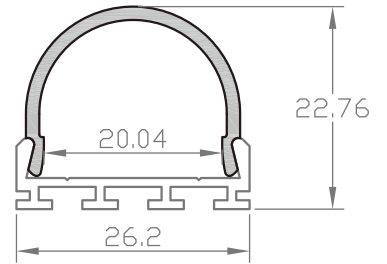

Surface Mounting LED Aluminum Profile-A2623

Customized Color can be ordered

LED Aluminum profile 1~3meter

Milky PC Cover

Endcaps *2
1 with hole; 1 without hole.

Service Environment and Installation:

1, With screws