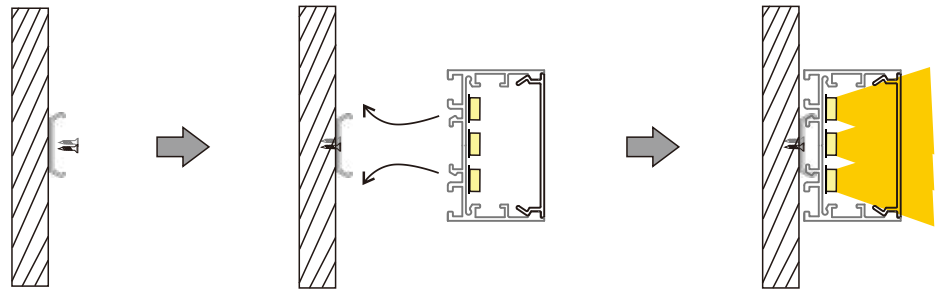

LED Aluminum Profile-C5032

Customized Color can be ordered

LED Aluminum profile 1~2meter

Frosted PC Cover

End caps

Metal mounting clip(standard)

Steel rope * 1set

Service Environment and Installation:

1, With clip(Standard)

2, With Steel Rope

Slide the suspension kits bottom joiner into the mounting clip and rotate the joiner until locked into place

Fix the top joiner to the ceiling. Adjust the cable length to suit