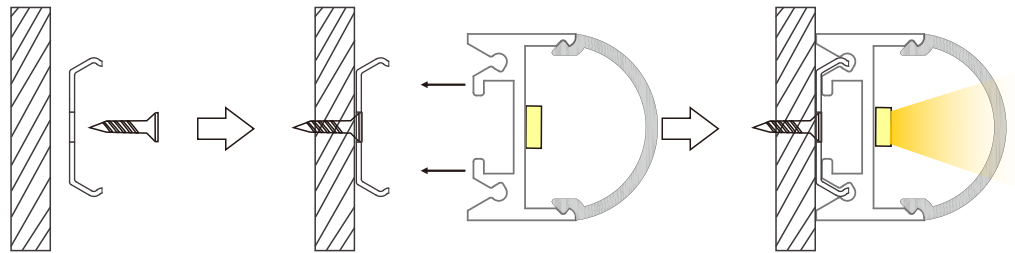

# Surface Mounting LED Aluminum Profile-D003B

Customized Color can be ordered

## Service Environment and Installation:

1, With clip

2, for steel ropes