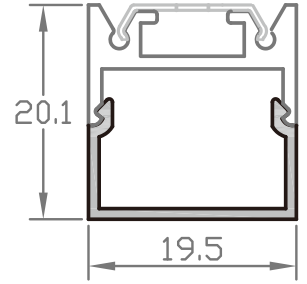

# Surface Mounting LED Aluminum Profile-D003C

Customized Color can be ordered

PMMC Transporent Cover(30°)