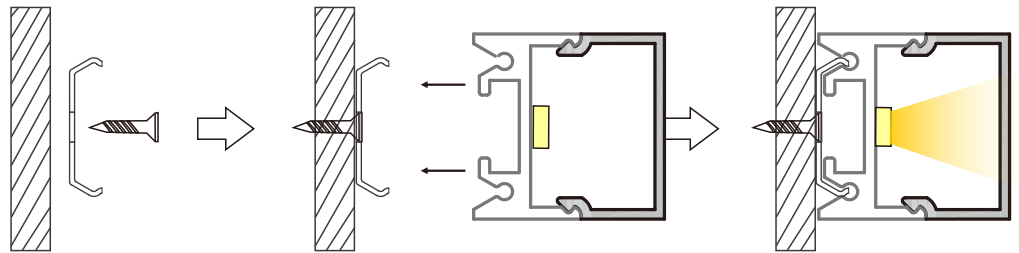

# Surface Mounting LED Aluminum Profile-D003C

Customized Color can be ordered

PMMC Transporent Cover(30°)

## Service Environment and Installation:

1, With clip

2, for steel ropes