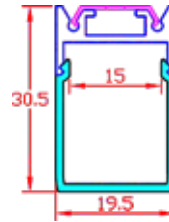

Surface Mounting LED Aluminum Profile-D003D

Specifications:

- > Material: Aluminum.
- > Surface: Silver shining.
- > Cover: Milky PC Cover.
- > Control gear: Waterproof.
- > Color temperature: 2700K/3000K/4000K/6000K.

Customized Color can be ordered

PC Cover

Service Environment and Installation:

1, With clip

2, for steel ropes

DESCRIPTION	LxWxH mm	ORDER NO.
D003D		
D003D, 19.2W, IP65, SILVER	1000x305x195	D003D-1000