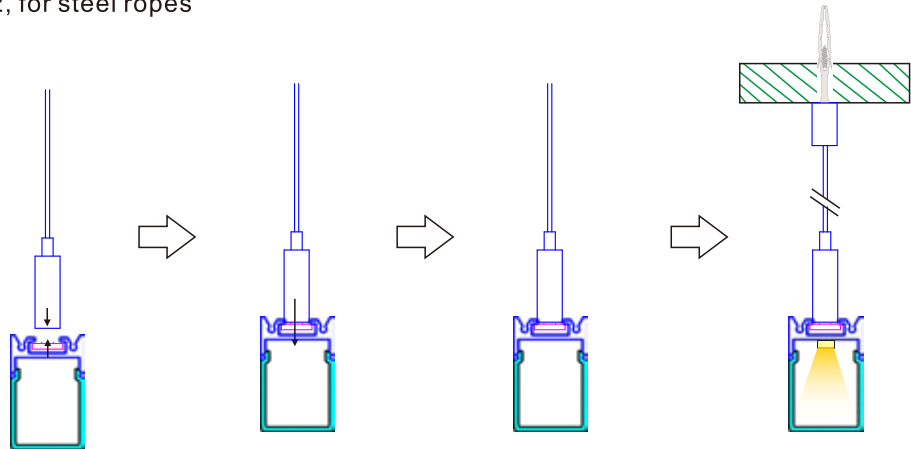

Surface Mounting LED Aluminum Profile-D003D

Specifications:

- > Material: Aluminum.
- > Surface: Silver shining.
- > Cover: Milky PC Cover.
- > Control gear: Waterproof.
- > Color temperature: 2700K/3000K/4000K/6000K.

Customized Color can be ordered

PC Cover

Service Environment and Installation:

1, With clip

2, for steel ropes

DESCRIPTION	LxWxH mm	ORDER NO.
D003D		
D003D, 19.2W, IP65, SILVER	1000x305x195	D003D-1000