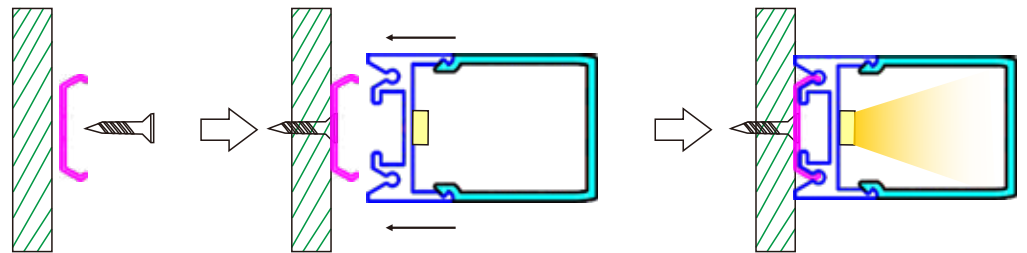

Surface Mounting LED Aluminum Profile-D003D

Specifications:

- > Material: Aluminum.
- > Surface: Silver shining.
- > Cover: Milky PC Cover.
- > Control gear: Waterproof.
- > Color temperature: 2700K/3000K/4000K/6000K.

Customized Color can be ordered

PC Cover

Service Environment and Installation:

1, With clip

2, for steel ropes

DESCRIPTION	LxWxH mm	ORDER NO.
D003D		
D003D, 19.2W, IP65, SILVER	1000x305x195	D003D-1000