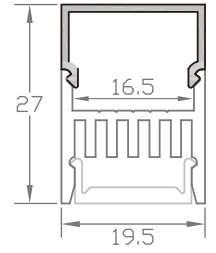

Surface Mounting LED Aluminum Profile-D006

Customized Color can be ordered

Service Environment and Installation:

1, With clip

2, for steel ropes