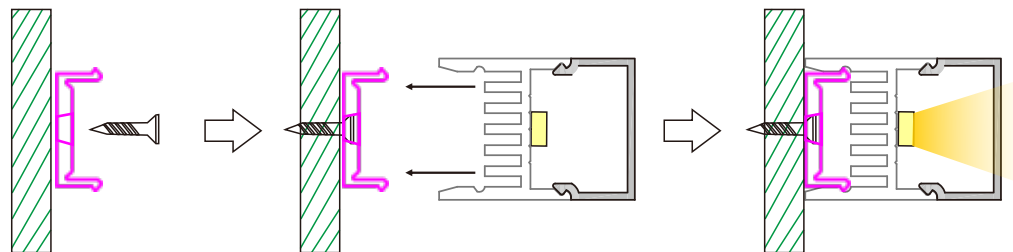

Surface Mounting LED Aluminum Profile-D006

Customized Color can be ordered

Service Environment and Installation:

1, With clip

2, for steel ropes