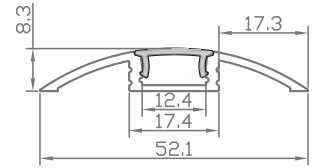

Surface Mounting LED Aluminum Profile-F001

Customized Color can be ordered

Service Environment and Installation:

1, With double-sided tap

1, With Bracket end caps

PC Cover

Endcaps *2
1 with hole; 1 without hole.

Bracket Endcaps *2
1 with hole; 1 without hole.