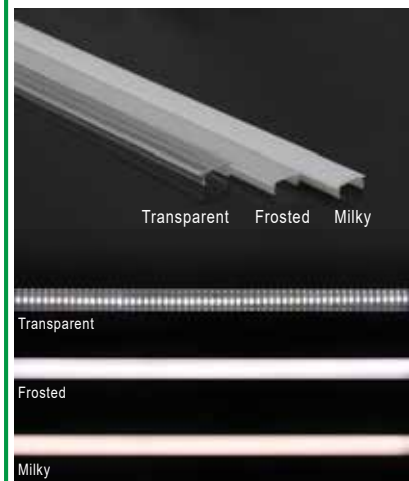

Surface Mounting LED Aluminum Profile-F001

Customized Color can be ordered

Service Environment and Installation:

1, With double-sided tap

1, With Bracket end caps

PC Cover

Endcaps *2
1 with hole; 1 without hole.

Bracket Endcaps *2
1 with hole; 1 without hole.