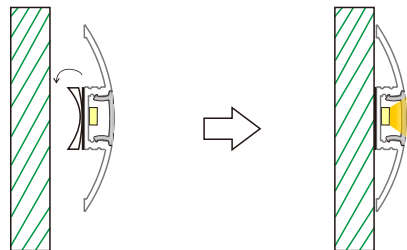

Surface Mounting LED Aluminum Profile-F001

Customized Color can be ordered

Service Environment and Installation:

1, With double-sided tap

1, With Bracket end caps

PC Cover

Endcaps *2
1 with hole; 1 without hole.

Bracket Endcaps *2
1 with hole; 1 without hole.