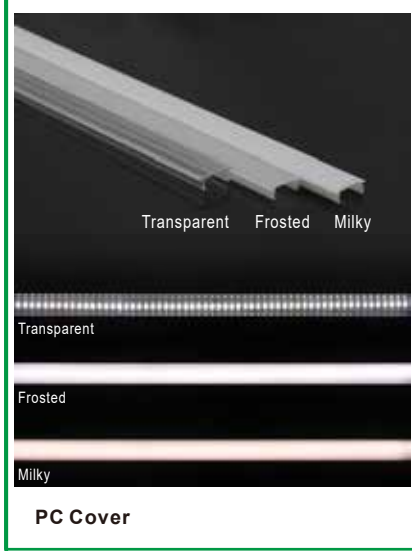

Surface Mounting LED Aluminum Profile-F002

Customized Color can be ordered

Service Environment and Installation:

1, With clip