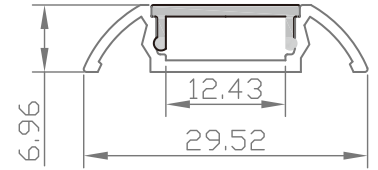

Surface Mounting LED Aluminum Profile-F002

Customized Color can be ordered

Service Environment and Installation:

1, With clip