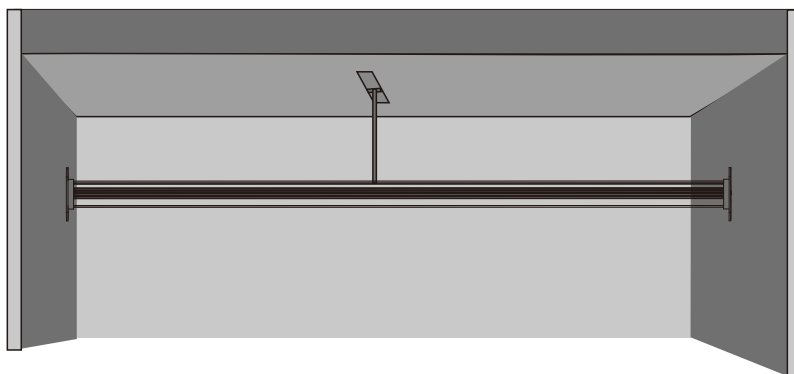

Round LED Aluminum Profile-R001

Customized Color can be ordered

Standard Accessories:

LED Aluminum profile 1~3meter

Frosted PC Cover

Transparent or Milky are available

Plastic Endcaps *2

1 with hole; 1 without hole.

Optional Accessories:

A1 End caps closet

A2 Angle adjustable wall clip

A3 Hanging fixture

A4 Steel rope

A5 Wall mounting fixtures

Service Environment and Installation:

1, A1+A3 for Closet

2, A2 Angle adjustable Wall clip

3, A4 Steel Rope

4, A5 Wall mounting fixtures