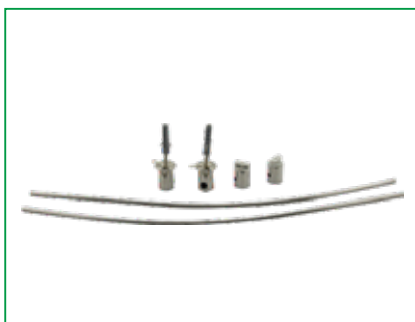

Round LED Aluminum Profile-R001

Customized Color can be ordered

Standard Accessories:

LED Aluminum profile 1~3meter

Frosted PC Cover

Transparent or Milky are available

Plastic Endcaps *2

1 with hole; 1 without hole.

Optional Accessories:

A1 End caps closet

A2 Angle adjustable wall clip

A3 Hanging fixture

A4 Steel rope

A5 Wall mounting fixtures

Service Environment and Installation:

1, A1+A3 for Closet

2, A2 Angle adjustable Wall clip

3, A4 Steel Rope

4, A5 Wall mounting fixtures