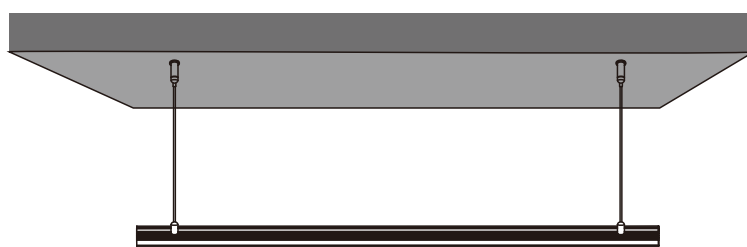

Round LED Aluminum Profile-R001

Customized Color can be ordered

Standard Accessories:

LED Aluminum profile 1~3meter

Frosted PC Cover

Transparent or Milky are available

Plastic Endcaps *2

1 with hole; 1 without hole.

Optional Accessories:

A1 End caps closet

A2 Angle adjustable wall clip

A3 Hanging fixture

A4 Steel rope

A5 Wall mounting fixtures

Service Environment and Installation:

1, A1+A3 for Closet

2, A2 Angle adjustable Wall clip

3, A4 Steel Rope

4, A5 Wall mounting fixtures