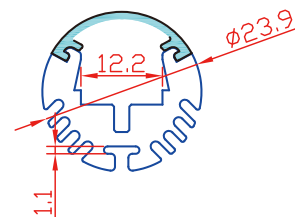

Round LED Aluminum Profile-R001

Customized Color can be ordered

Standard Accessories:

LED Aluminum profile 1~3meter

Frosted PC Cover

Transparent or Milky are available

Plastic Endcaps *2

1 with hole; 1 without hole.