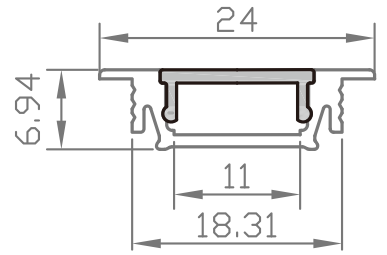

# Recessed LED Aluminum Profile-B2407

Customized Color can be ordered

## Service Environment and Installation:

1, surface mounting(with mounting clip)

2, Recessed mounting

PC Cover

Metal mounting clip\*2

Plastic Endcaps \*2

1 with hole; 1 without hole.