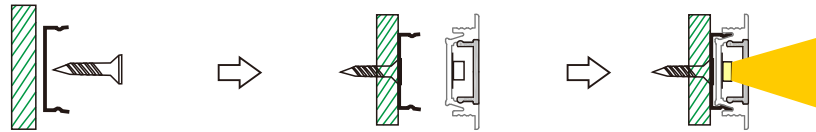

# Recessed LED Aluminum Profile-B2407

Customized Color can be ordered

## Service Environment and Installation:

1, surface mounting(with mounting clip)

2, Recessed mounting

PC Cover

Metal mounting clip\*2

Plastic Endcaps \*2

1 with hole; 1 without hole.