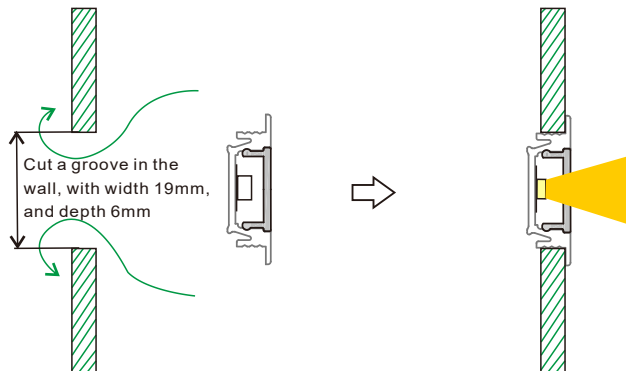

# Recessed LED Aluminum Profile-B2407

Customized Color can be ordered

## Service Environment and Installation:

1, surface mounting(with mounting clip)

2, Recessed mounting

PC Cover

Metal mounting clip\*2

Plastic Endcaps \*2

1 with hole; 1 without hole.