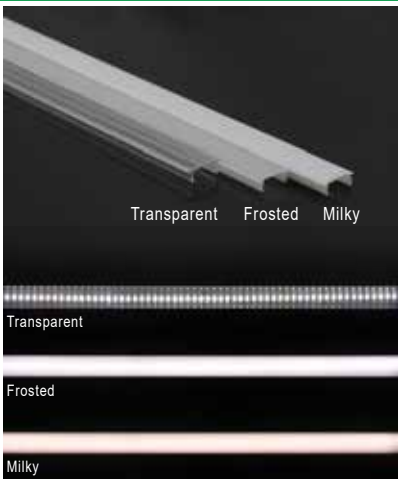

# Recessed LED Aluminum Profile-B2407

Customized Color can be ordered

## Service Environment and Installation:

1, surface mounting(with mounting clip)

2, Recessed mounting

PC Cover

Metal mounting clip\*2

Plastic Endcaps \*2

1 with hole; 1 without hole.