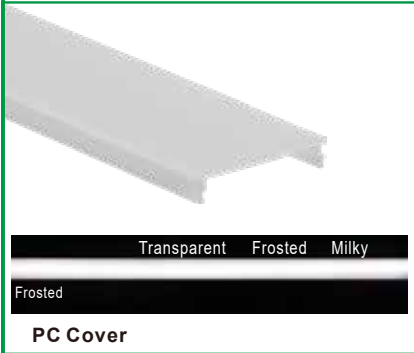

Recessed LED Aluminum Profile-C6532

Customized Color can be ordered

Service Environment and Installation:

1, With clip