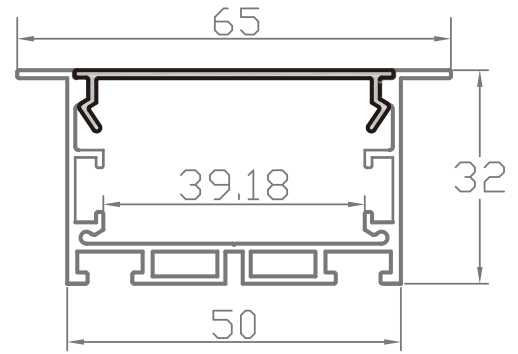

Recessed LED Aluminum Profile-C6532

Customized Color can be ordered

Service Environment and Installation:

1, With clip