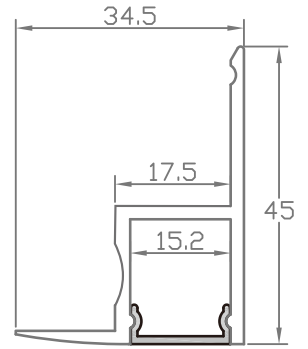

Recessed LED Aluminum Profile-A4535

Customized Color can be ordered

LED Aluminum profile 1~2meter

Frosted

PC Cover

Service Environment and Installation: for cabinet or shelf

Plastic End caps *2

1 with hole; 1 without hole.