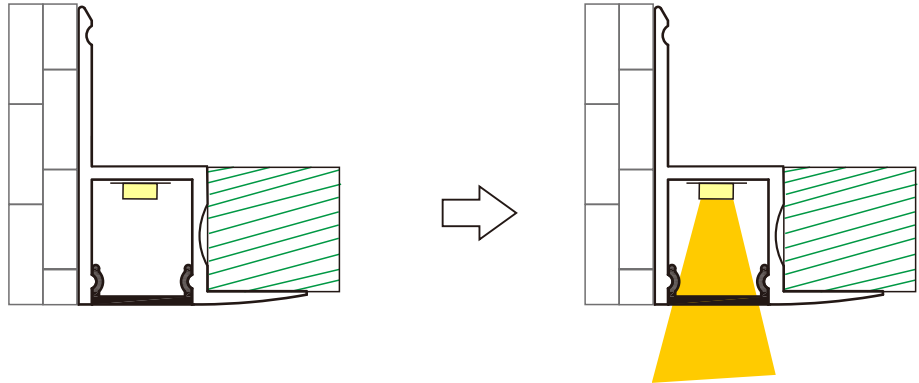

Recessed LED Aluminum Profile-A4535

Customized Color can be ordered

LED Aluminum profile 1~2meter

Frosted

PC Cover

Service Environment and Installation: for cabinet or shelf

Plastic End caps *2

1 with hole; 1 without hole.