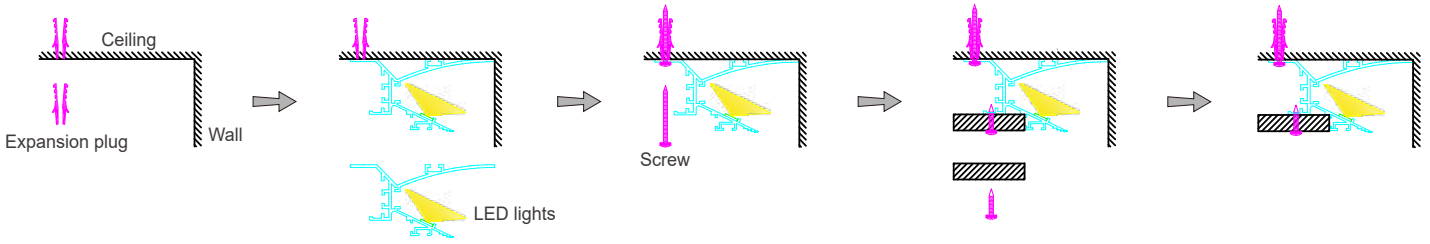

Surface Mounting LED Aluminum Profile W009

Features

- Material: Anodized Aluminum Extrusion
- Length: 1~3 meter
- Application: Surface
- Customized color can be ordered

Installation

On ceiling

On wall

Projects