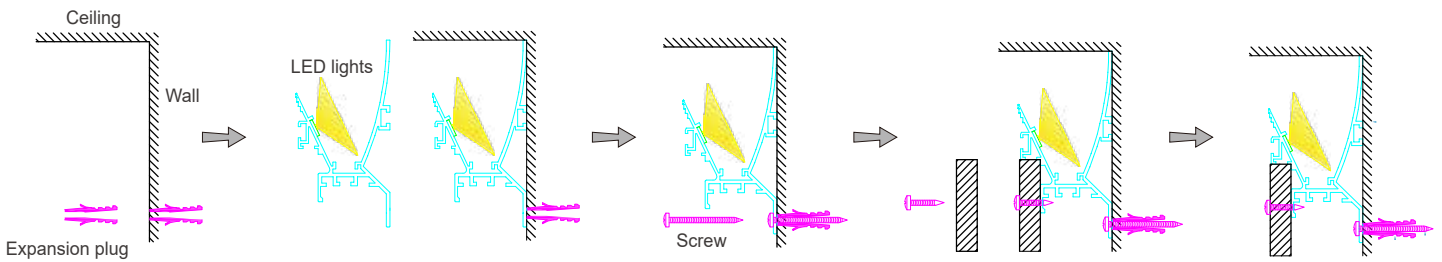

Surface Mounting LED Aluminum Profile W009

Features

- Material: Anodized Aluminum Extrusion
- Length: 1~3 meter
- Application: Surface
- Customized color can be ordered

Installation

On ceiling

On wall

Projects