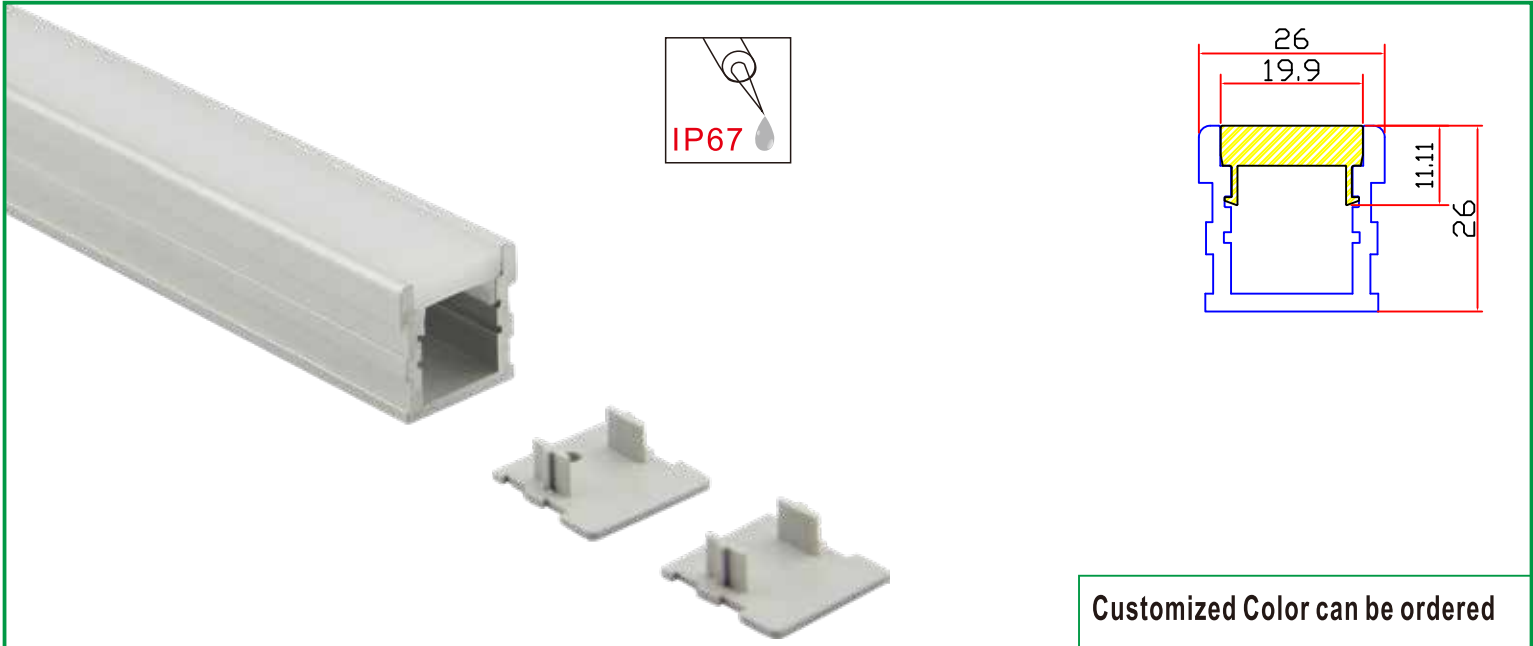

Floor LED Aluminum Profile-C2626

Service Environment and Installation: